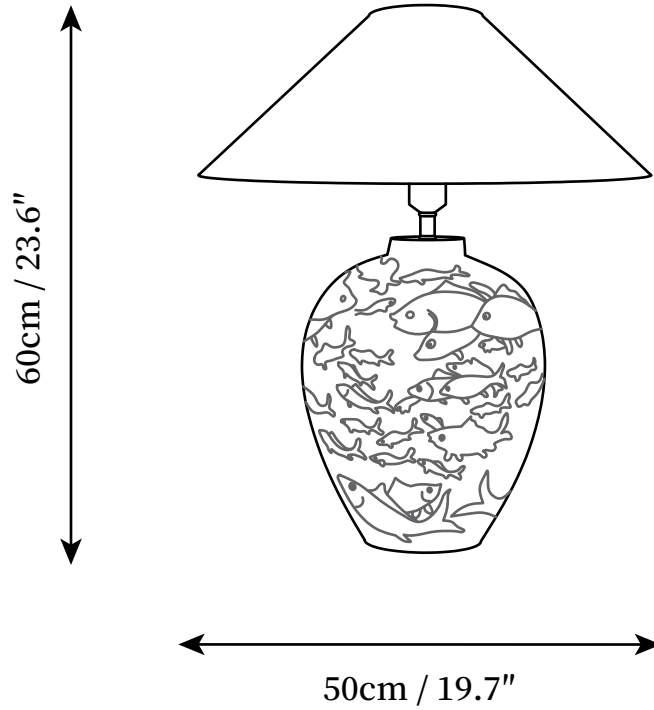

## SPECIFICATION DETAILS

\*For custom options, consult factory for details

<b>Fixture Dimensions</b>	D 19.7" x H 23.6"
<b>Light source</b>	E26 or E27 (bulb not included)
<b>Wattage</b>	MAX 40W incandescent bulb or LED equivalent.
<b>Voltage</b>	AC 110-240V
<b>Dimming</b>	Compatible with dimmable bulbs (bulb not included)
<b>Control method</b>	In line ON / OFF switch.
<b>Finishes</b>	Blue
<b>Shade Details</b>	White
<b>Material</b>	Metal, Fabric, Ceramics
<b>Cord Length</b>	Supplied with switched plug cord, length ~59" (150cm).