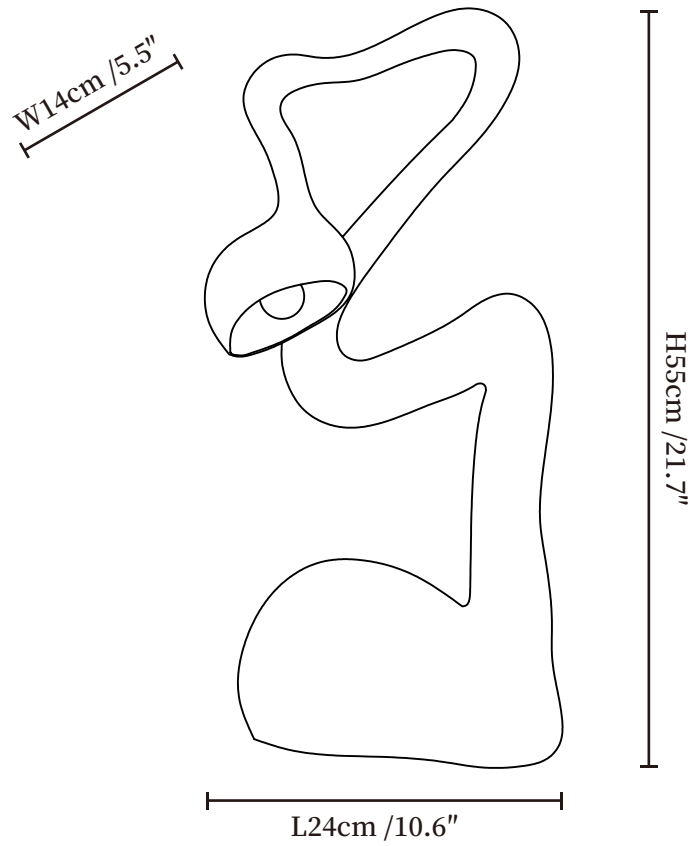

SPECIFICATION SHEET

SPECIFICATION DETAILS

*For custom options, consult factory for details

Fixture Dimensions	Ø 10.6" x W 5.5" x H 21.7"
Light source	E26 or E27 (bulb not included)
Wattage	MAX 40W incandescent bulb or LED equivalent.
Voltage	AC 110-240V
Dimming	Compatible with dimmable bulbs (bulb not included)
Control method	In line ON / OFF switch.
Finishes	Black
Shade Details	Black
Material	Metal, Fiberglass Reinforced Plastic
Cord Length	Supplied with switched plug cord, length ~59" (150cm).
