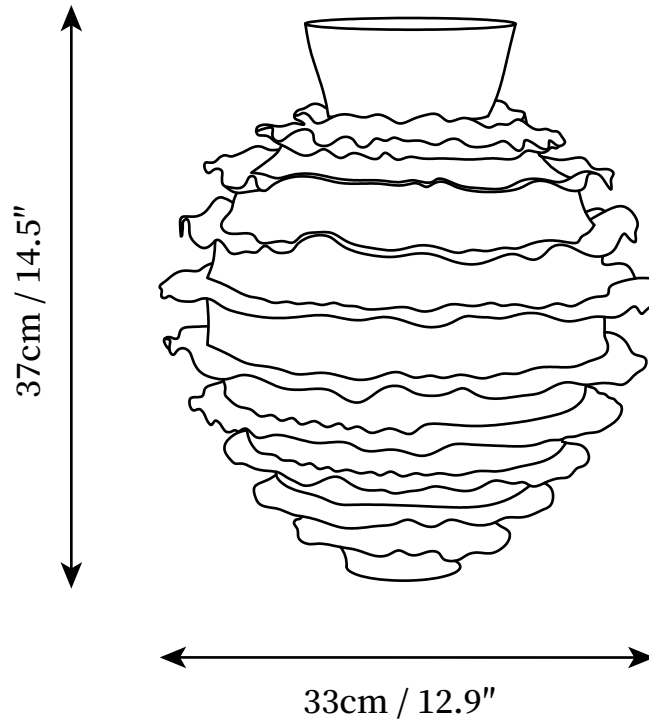

SPECIFICATION SHEET

SPECIFICATION DETAILS

*For custom options, consult factory for details

Fixture Dimensions	D 15.7" x H 23.6"
Light source	E26 or E27 (bulb not included)
Wattage	MAX 40W incandescent bulb or LED equivalent.
Voltage	AC 110-240V
Dimming	Compatible with dimmable bulbs (bulb not included)
Control method	In line ON / OFF switch.
Finishes	Terracotta
Shade Details	Beige
Material	Metal, Fabric, Ceramics
Cord Length	Supplied with switched plug cord, length ~59" (150cm).

SPECIFICATION SHEET

SPECIFICATION DETAILS

*For custom options, consult factory for details

Fixture Dimensions	D 12.9" x H 14.5"
---------------------------	-------------------

Finishes	Terracotta
-----------------	------------