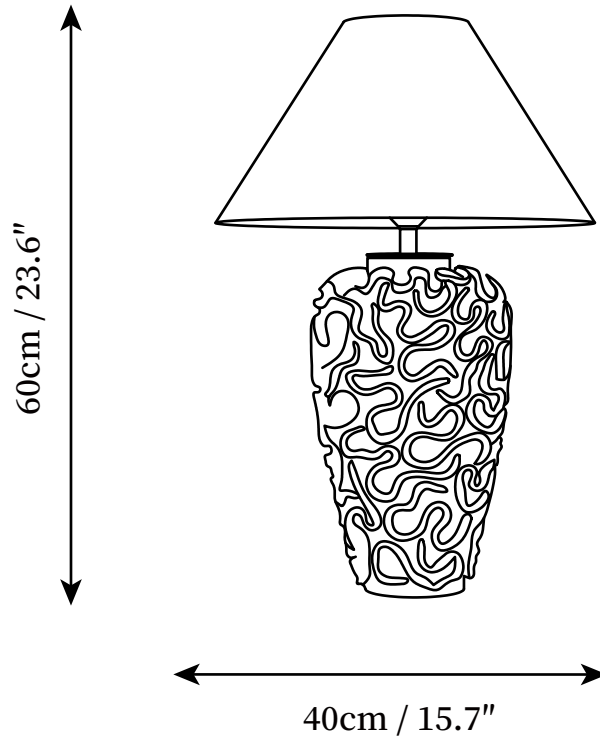

SPECIFICATION SHEET

SPECIFICATION DETAILS

*For custom options, consult factory for details

Fixture Dimensions	D 15.7" x H 23.6"
Light source	E26 or E27 (bulb not included)
Wattage	MAX 40W incandescent bulb or LED equivalent.
Voltage	AC 110-240V
Dimming	Compatible with dimmable bulbs (bulb not included)
Control method	In line ON / OFF switch.
Finishes	Terracotta
Shade Details	Beige
Material	Metal, Fabric, Ceramics
Cord Length	Supplied with switched plug cord, length ~59" (150cm).

SPECIFICATION SHEET

SPECIFICATION DETAILS

*For custom options, consult factory for details

Fixture Dimensions	D 12.9" x H 14.5"
---------------------------	-------------------

Finishes	Terracotta
-----------------	------------