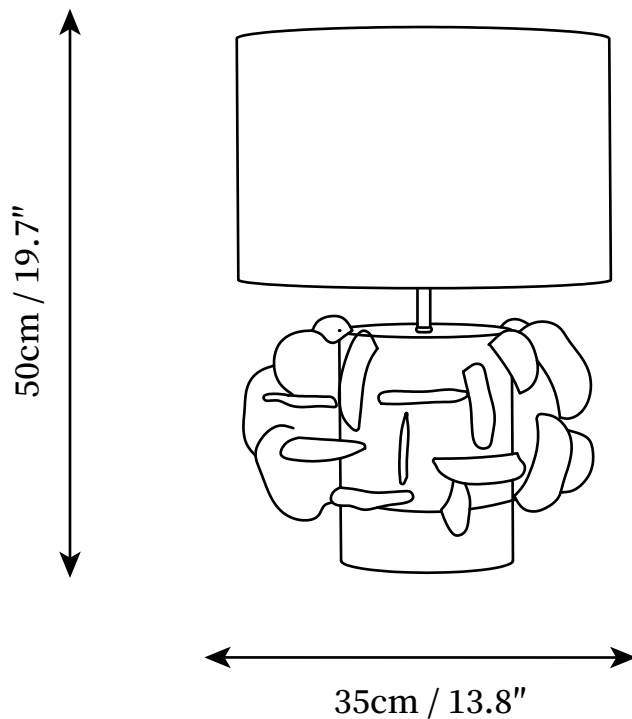

SPECIFICATION SHEET

SPECIFICATION DETAILS

*For custom options, consult factory for details

Fixture Dimensions	D 13.8" x H 19.7"
Light source	E26 or E27 (bulb not included)
Wattage	MAX 40W incandescent bulb or LED equivalent.
Voltage	AC 110-240V
Dimming	Compatible with dimmable bulbs (bulb not included)
Control method	In line ON / OFF switch.
Finishes	White
Shade Details	Black
Material	Metal, Fabric, Ceramics
Cord Length	Supplied with switched plug cord, length ~59" (150cm).