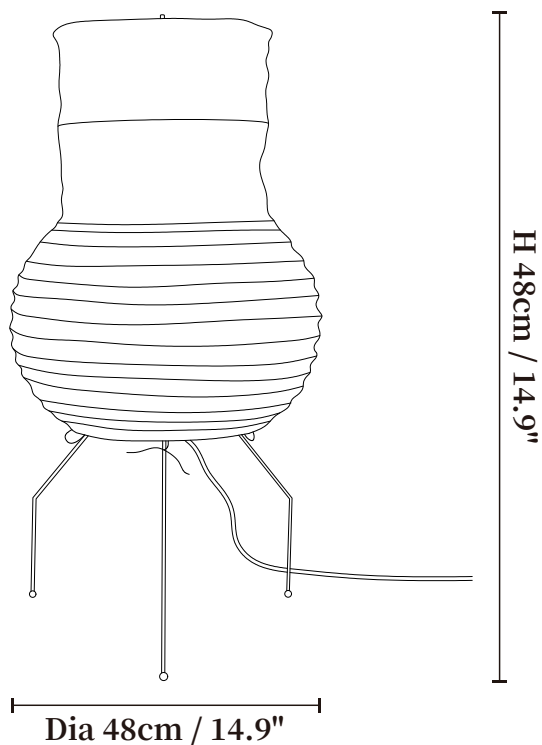

# SPECIFICATION SHEET

---

## SPECIFICATION DETAILS

\*For custom options, consult factory for details

<b>Fixture Dimensions</b>	Dia 14.9" x H 14.9"
<b>Light source</b>	E26 or E27 (bulb not included)
<b>Wattage</b>	MAX 40W incandescent bulb or LED equivalent.
<b>Voltage</b>	AC 110-240V
<b>Dimming</b>	Compatible with dimmable bulbs (bulb not included)
<b>Control method</b>	In line ON / OFF switch.
<b>Finishes</b>	Black
<b>Shade Details</b>	White
<b>Material</b>	Rice paper, Metal, Iron
<b>Cord Length</b>	Supplied with switched plug cord, length ~59" (150cm).