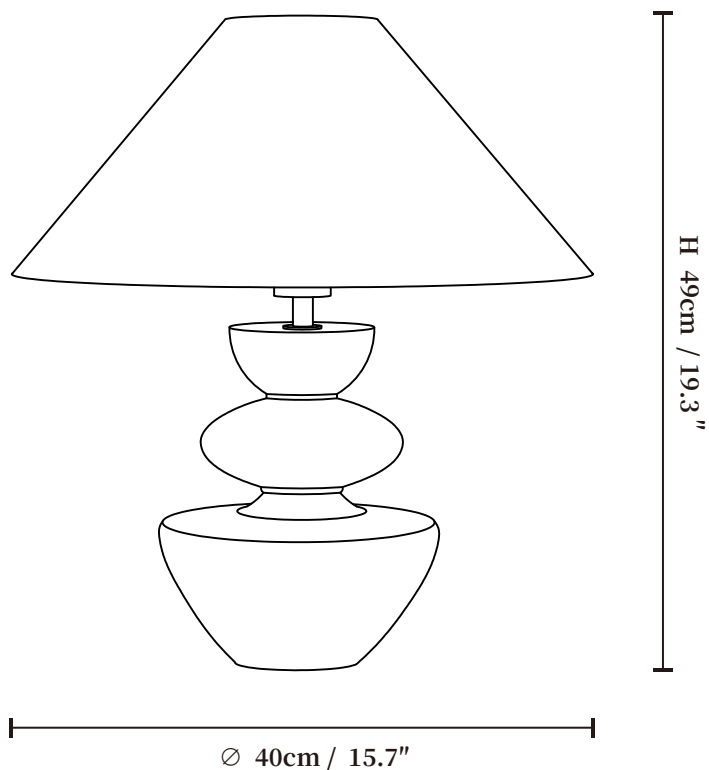

SPECIFICATION SHEET

SPECIFICATION DETAILS

*For custom options, consult factory for details

Fixture Dimensions	Ø 15.7" x H 19.3"
Light source	E26 or E27 (bulb not included)
Wattage	MAX 40W incandescent bulb or LED equivalent.
Voltage	AC 110-240V
Dimming	Compatible with dimmable bulbs (bulb not included)
Control method	In line ON / OFF switch.
Finishes	Dark Walnut Wood, Black
Shade Details	Beige
Material	Metal, Fabric, Wood
Cord Length	Supplied with switched plug cord, length ~59" (150cm).