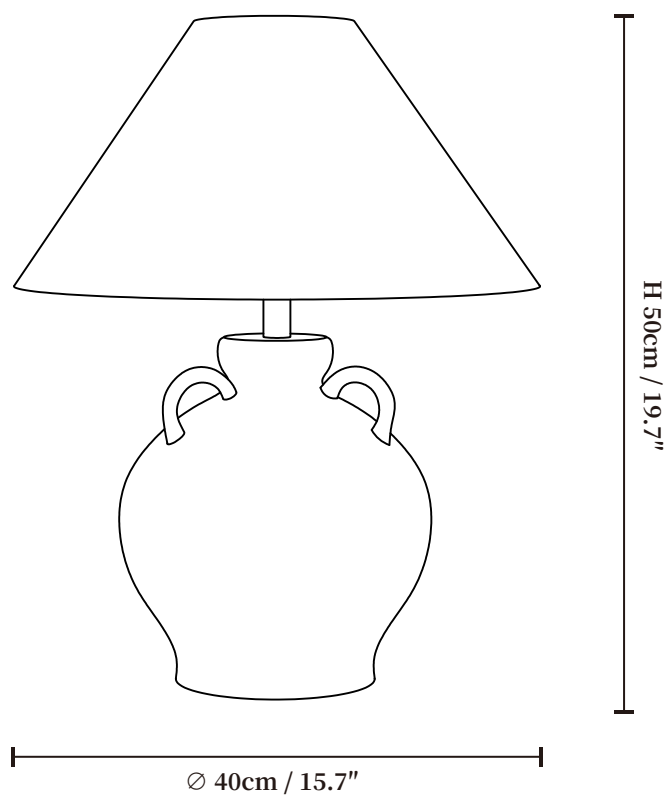

## SPECIFICATION DETAILS

\*For custom options, consult factory for details

<b>Fixture Dimensions</b>	Ø 15.7" x H 19.7"
<b>Light source</b>	E26 or E27 (bulb not included)
<b>Wattage</b>	MAX 40W incandescent bulb or LED equivalent.
<b>Voltage</b>	AC 110-240V
<b>Dimming</b>	Compatible with dimmable bulbs (bulb not included)
<b>Control method</b>	In line ON / OFF switch.
<b>Finishes</b>	White, Black
<b>Shade Details</b>	Beige
<b>Material</b>	Metal, Fabric, Ceramics
<b>Cord Length</b>	Supplied with switched plug cord, length ~59" (150cm).