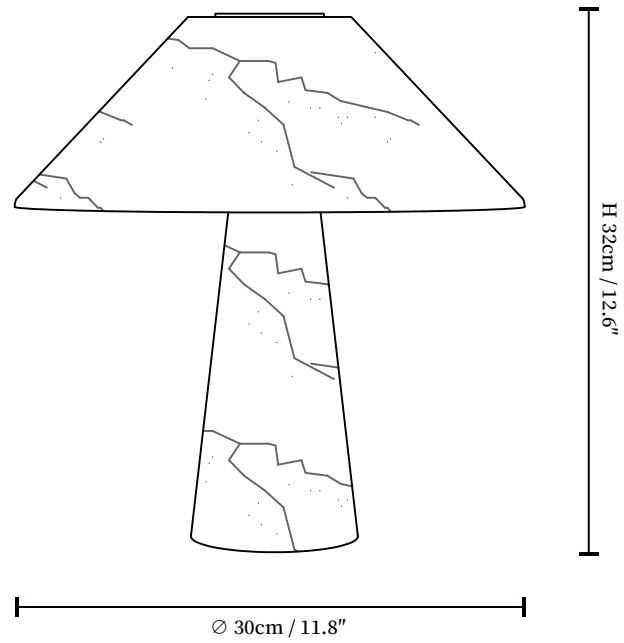

SPECIFICATION SHEET

SPECIFICATION DETAILS

*For custom options, consult factory for details

Fixture Dimensions	Ø 11.8" x H 12.6"
Light source	E26 or E27 (bulb not included)
Wattage	MAX 40W incandescent bulb or LED equivalent.
Voltage	AC 110-240V
Dimming	Compatible with dimmable bulbs (bulb not included)
Control method	In line ON / OFF switch.
Finishes	White
Shade Details	White
Material	Metal, Marble
Cord Length	Supplied with switched plug cord, length ~59" (150cm).