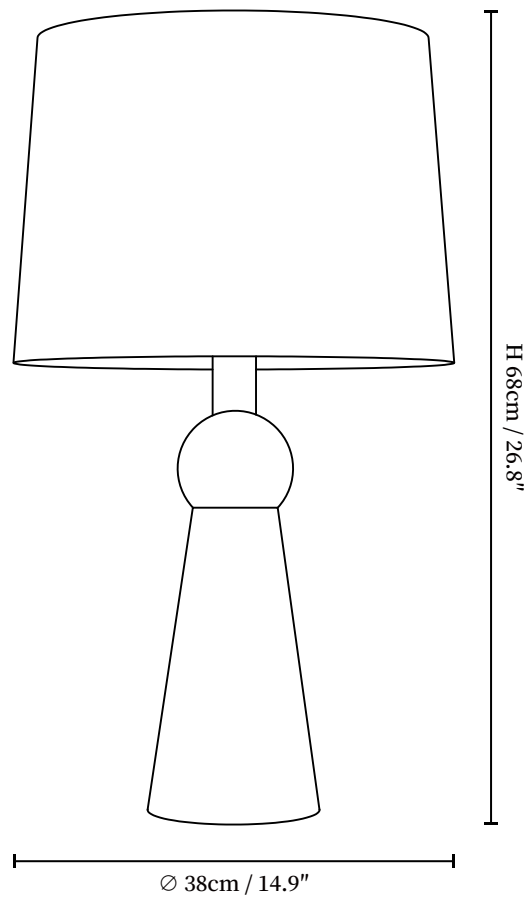

## SPECIFICATION DETAILS

\*For custom options, consult factory for details

<b>Fixture Dimensions</b>	D 14.9" x H 26.8"
<b>Light source</b>	E26 or E27 (bulb not included)
<b>Wattage</b>	MAX 40W incandescent bulb or LED equivalent.
<b>Voltage</b>	AC 110-240V
<b>Dimming</b>	Compatible with dimmable bulbs (bulb not included)
<b>Control method</b>	In line ON / OFF switch.
<b>Finishes</b>	Wood Color, Walnut Color, Black.
<b>Shade Details</b>	White.
<b>Material</b>	Metal, Wood, Fabric.
<b>Cord Length</b>	Supplied with switched plug cord, length ~59" (150cm).