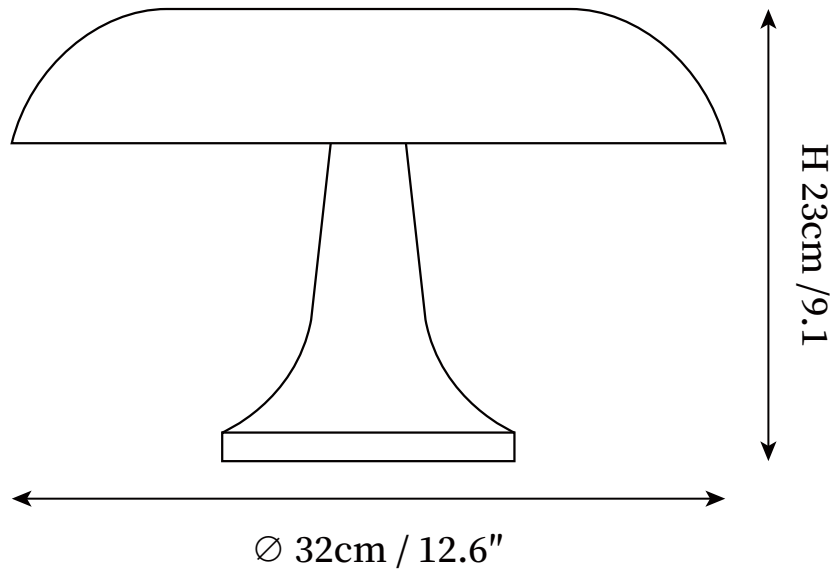

## SPECIFICATION DETAILS

\*For custom options, consult factory for details

<b>Fixture Dimensions</b>	D 12.6" x H 9.1"
<b>Light source</b>	E14 (bulb not included)
<b>Wattage</b>	MAX 15W incandescent bulb or LED equivalent.
<b>Voltage</b>	AC 110-240V
<b>Dimming</b>	Compatible with dimmable bulbs (bulb not included)
<b>Control method</b>	In line ON / OFF switch.
<b>Finishes</b>	Blue, Orange, Yellow, Red, White, Apple Green, Dark blue.
<b>Shade Details</b>	Blue, Orange, Yellow, Red, White, Apple Green, Dark blue.
<b>Material</b>	ABS, Metal.
<b>Cord Length</b>	Supplied with switched plug cord, length ~59" (150cm).