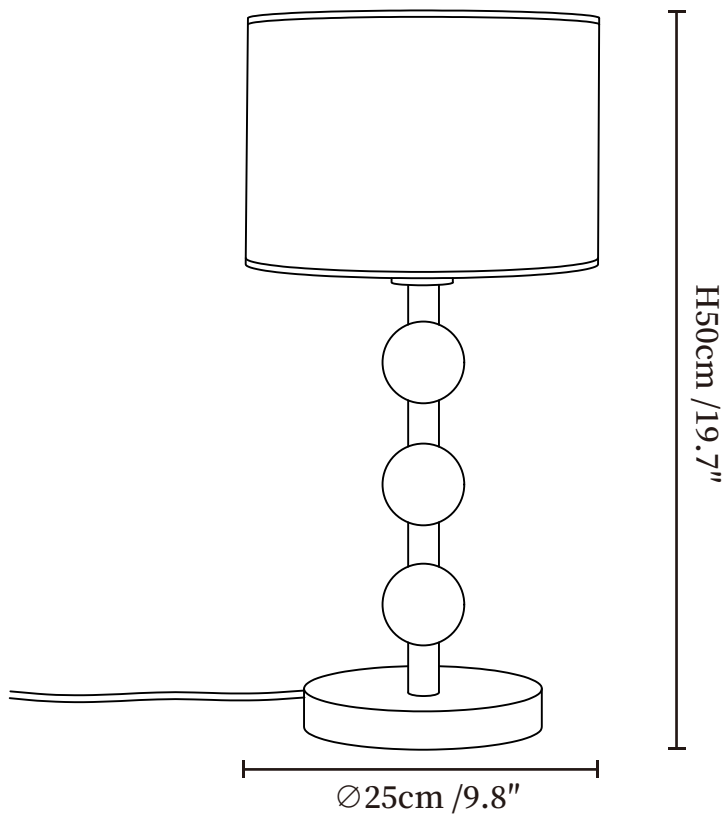

## SPECIFICATION DETAILS

\*For custom options, consult factory for details

<b>Fixture Dimensions</b>	$\text{Ø} 9.8'' \times \text{H} 19.7''$
<b>Light source</b>	E26 or E27(bulb not included)
<b>Wattage</b>	MAX 40W incandescent bulb or LED equivalent.
<b>Voltage</b>	AC 110-240V
<b>Dimming</b>	Compatible with dimmable bulbs (bulb not included)
<b>Control method</b>	In line ON / OFF switch.
<b>Finishes</b>	Walnut Wood.
<b>Shade Details</b>	White.
<b>Material</b>	Fabric, Metal, Wood.
<b>Cord Length</b>	Supplied with switched plug cord, length ~59'' (150cm).