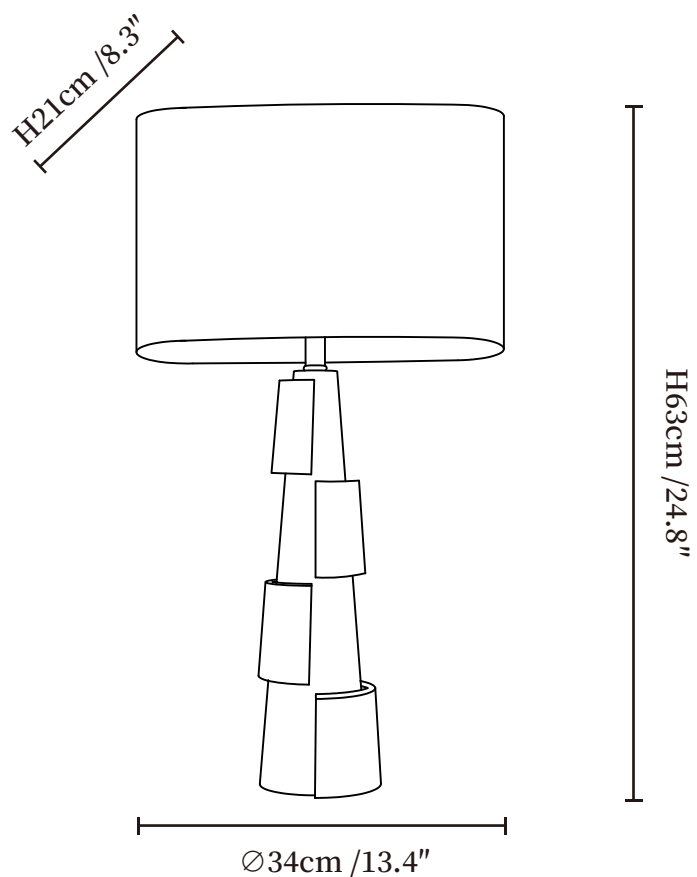

SPECIFICATION SHEET

SPECIFICATION DETAILS

*For custom options, consult factory for details

Fixture Dimensions	\varnothing 13.4" x W 8.3" x H 24.8"
Light source	E26 or E27 (bulb not included)
Wattage	MAX 40W incandescent bulb or LED equivalent.
Voltage	AC 110-240V
Dimming	Compatible with dimmable bulbs (bulb not included)
Control method	In line ON / OFF switch.
Finishes	Green & White
Shade Details	Grey
Material	Metal, Fabric, Marble
Cord Length	Supplied with switched plug cord, length ~59" (150cm).
