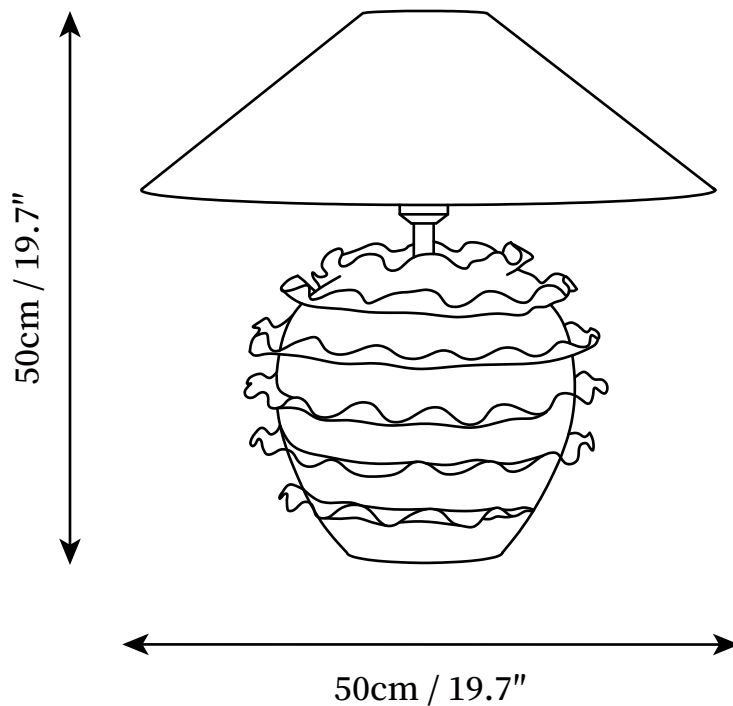

SPECIFICATION SHEET

SPECIFICATION DETAILS

*For custom options, consult factory for details

Fixture Dimensions	D 19.7" x H 19.7"
Light source	E26 or E27 (bulb not included)
Wattage	MAX 40W incandescent bulb or LED equivalent.
Voltage	AC 110-240V
Dimming	Compatible with dimmable bulbs (bulb not included)
Control method	In line ON / OFF switch.
Finishes	Black
Shade Details	Black
Material	Metal, Fabric, Ceramics.
Cord Length	Supplied with switched plug cord, length ~59" (150cm).