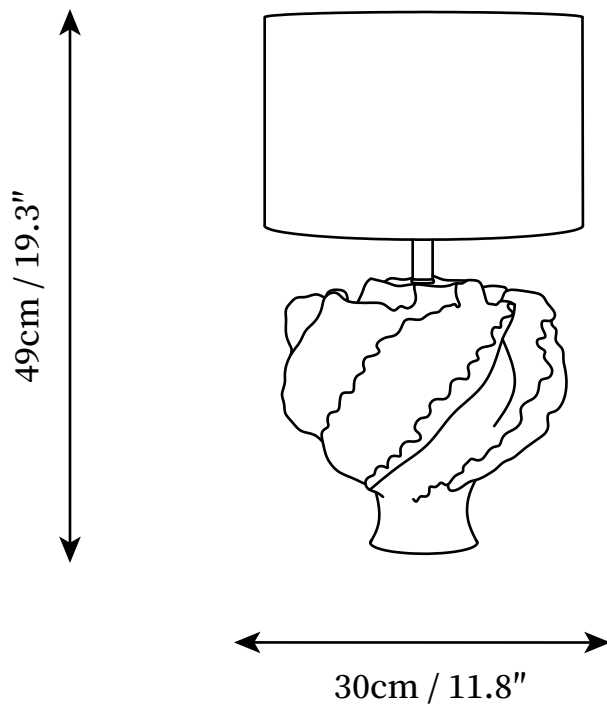

SPECIFICATION SHEET

SPECIFICATION DETAILS

*For custom options, consult factory for details

Fixture Dimensions	D 11.8" x H 19.3"
Light source	E26 or E27 (bulb not included)
Wattage	MAX 40W incandescent bulb or LED equivalent.
Voltage	AC 110-240V
Dimming	Compatible with dimmable bulbs (bulb not included)
Control method	In line ON / OFF switch.
Finishes	White
Shade Details	White
Material	Metal, Fabric, Ceramics
Cord Length	Supplied with switched plug cord, length ~59" (150cm).