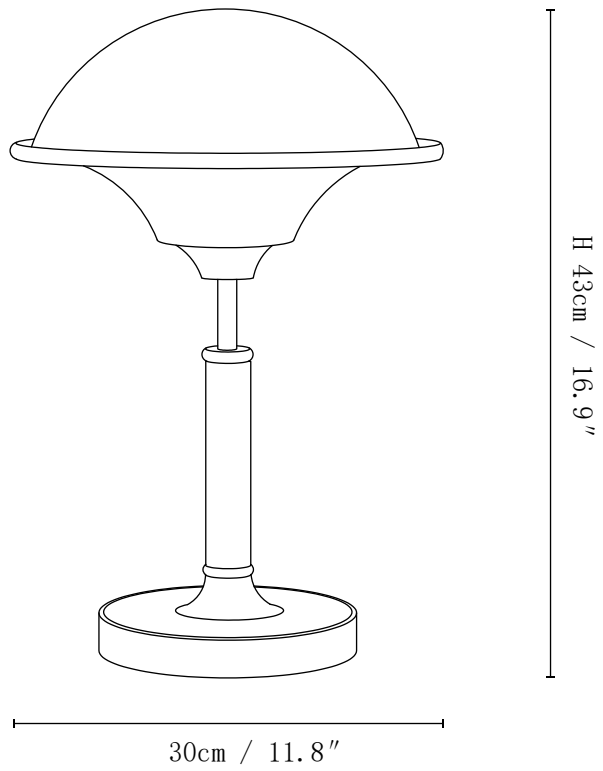

SPECIFICATION SHEET

SPECIFICATION DETAILS

*For custom options, consult factory for details

Fixture Dimensions	D 6.7" x H 12.9"
Light source	G9 (bulb not included)
Wattage	MAX 5W incandescent bulb or LED equivalent.
Voltage	AC 110-240V
Dimming	Not supported
CRI(Ra)	90+CRI
Control method	In line ON / OFF switch.
LED Rated Life	30000 hours
Color Temperature	Warm Light (3000K), Neutral Light (4000K), Cool Light (6000K)
Finishes	Walnut color
Shade Details	White
Material	Wood, Acrylic, Metal
Cord Length	Supplied with switched plug cord, length ~59" (150cm).
