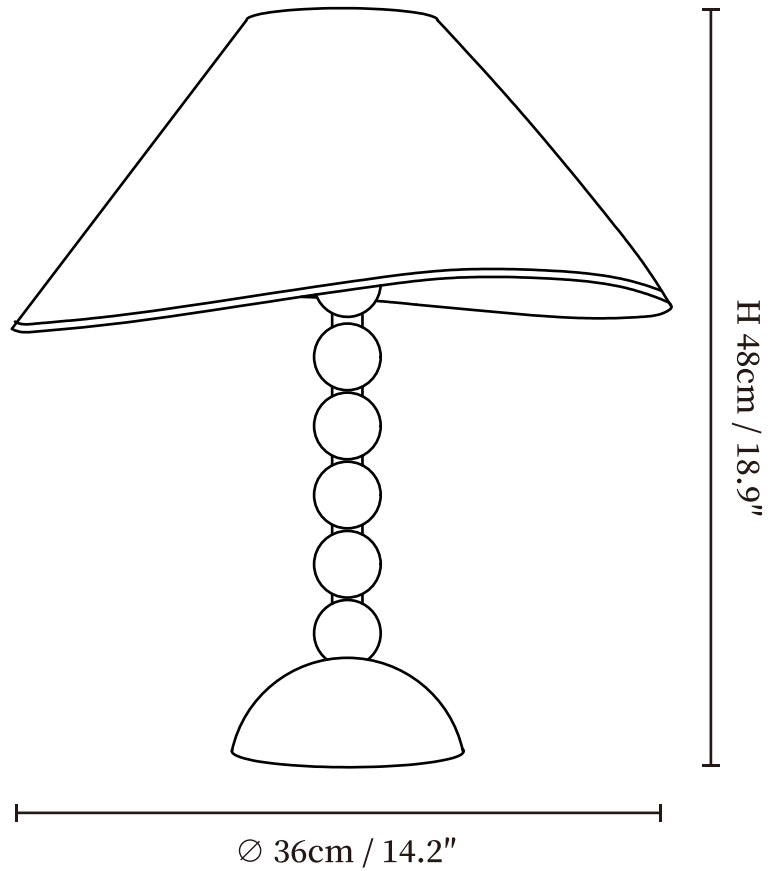

SPECIFICATION SHEET

SPECIFICATION DETAILS

*For custom options, consult factory for details

Fixture Dimensions	Ø 14.2" x H 18.9"
Light source	E26 or E27.
Wattage	Max 40W incandescent bulb or LED equivalent.
Voltage	AC 110-240V
Dimming	Compatible with dimmable bulbs (bulb not included)
Control method	In line ON / OFF switch.
Finishes	Walnut Color.
Shade Details	White.
Material	Wood, Fabric, Metal.
Cord Length	Supplied with switched plug cord, length ~59" (150cm).