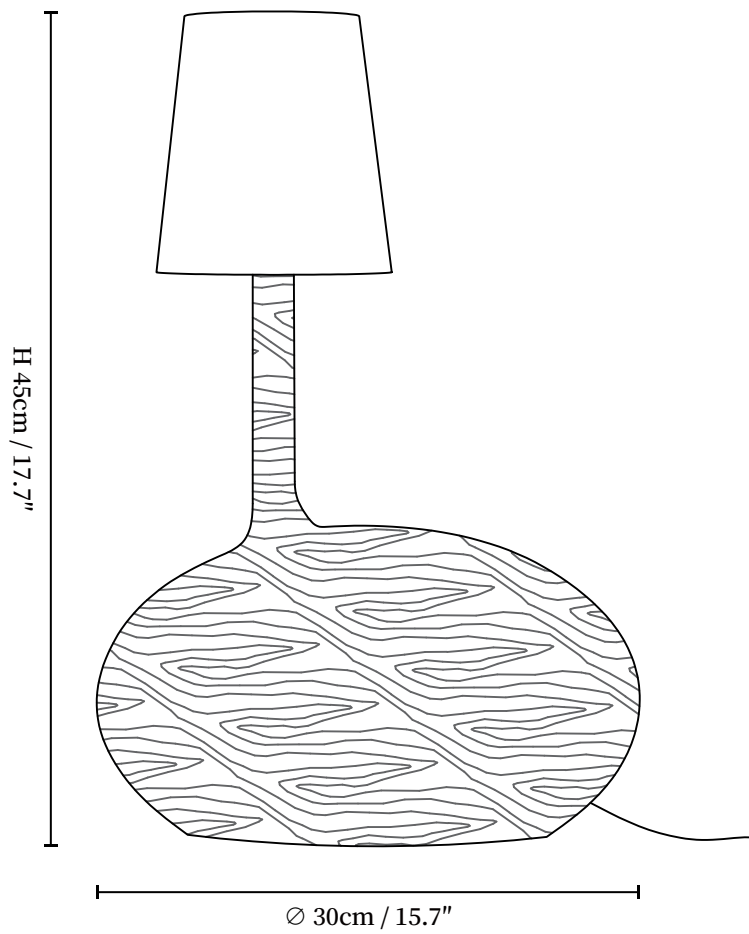

# SPECIFICATION SHEET

---

## SPECIFICATION DETAILS

\*For custom options, consult factory for details

<b>Fixture Dimensions</b>	D 15.7" x H 17.7"
<b>Light source</b>	E26 or E27 (bulb not included)
<b>Wattage</b>	MAX 40W incandescent bulb or LED equivalent.
<b>Voltage</b>	AC 110-240V
<b>Dimming</b>	Compatible with dimmable bulbs (bulb not included)
<b>Control method</b>	In line ON / OFF switch.
<b>Finishes</b>	Wood Color, Walnut Color, Black.
<b>Shade Details</b>	White.
<b>Material</b>	Metal, Wood, Fabric.
<b>Cord Length</b>	Supplied with switched plug cord, length ~59.1" (150cm).