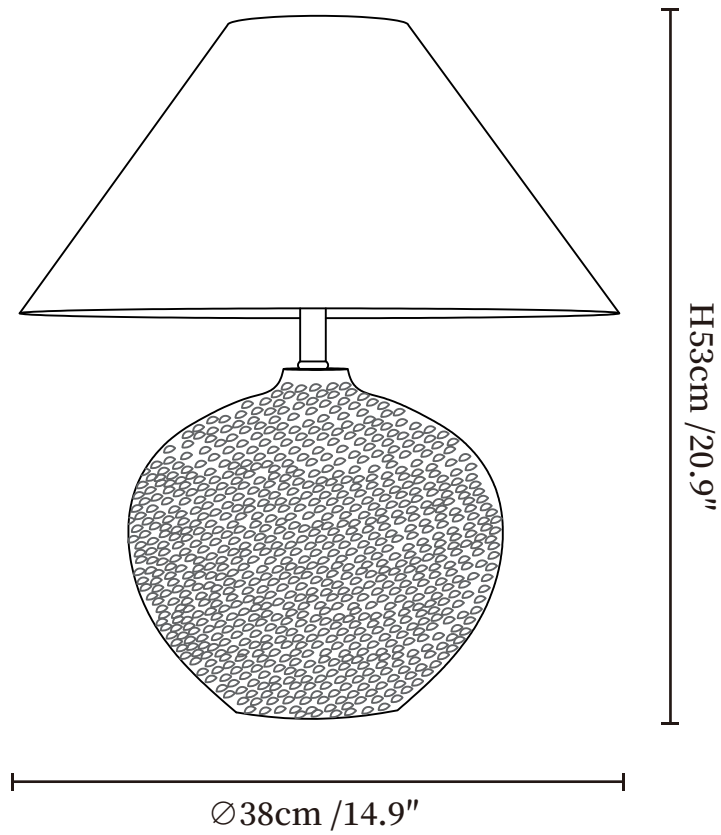

SPECIFICATION SHEET

SPECIFICATION DETAILS

*For custom options, consult factory for details

Fixture Dimensions	Ø 14.9" x H 20.9"
Light source	E26 or E27(bulb not included)
Wattage	MAX 40W incandescent bulb or LED equivalent.
Voltage	AC 110-240V
Dimming	Compatible with dimmable bulbs (bulb not included)
Control method	In line ON / OFF switch.
Finishes	White & Black
Shade Details	Black
Material	Metal, Fabric, Ceramics
Cord Length	Supplied with switched plug cord, length ~59" (150cm).
