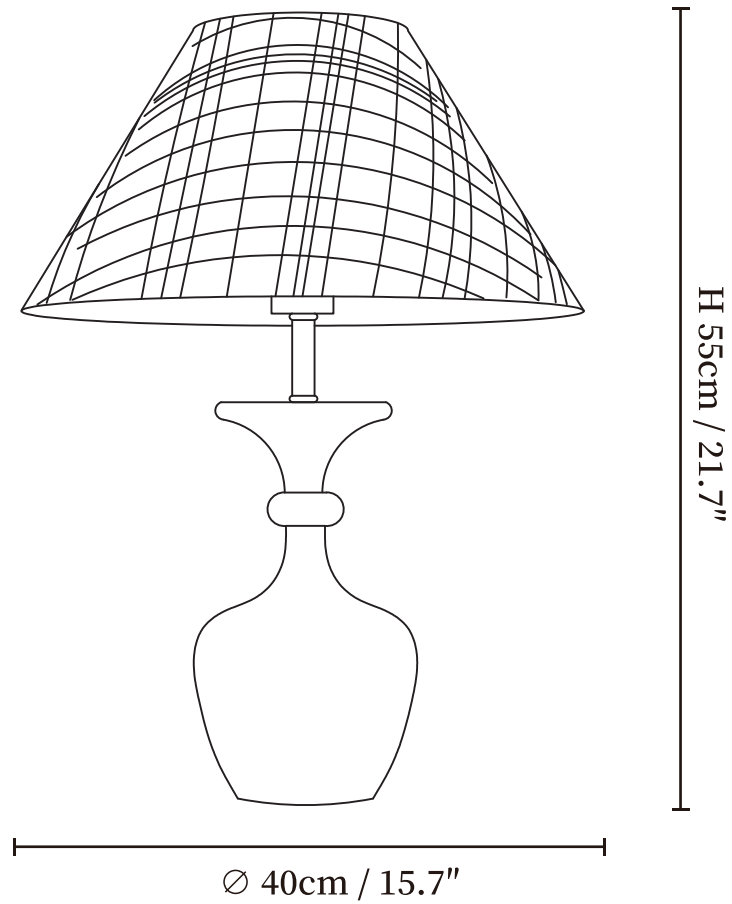

## SPECIFICATION DETAILS

\*For custom options, consult factory for details

<b>Fixture Dimensions</b>	Ø 15.7" x H 21.7"
<b>Light source</b>	E26 or E27.
<b>Wattage</b>	Max 40W incandescent bulb or LED equivalent.
<b>Voltage</b>	AC 110-240V
<b>Dimming</b>	Compatible with dimmable bulbs (bulb not included)
<b>Control method</b>	In line ON / OFF switch.
<b>Finishes</b>	Walnut Color.
<b>Shade Details</b>	Green & beige plaid fabric.
<b>Material</b>	Wood, Fabric, Metal.
<b>Cord Length</b>	Supplied with switched plug cord, length ~59" (150cm).