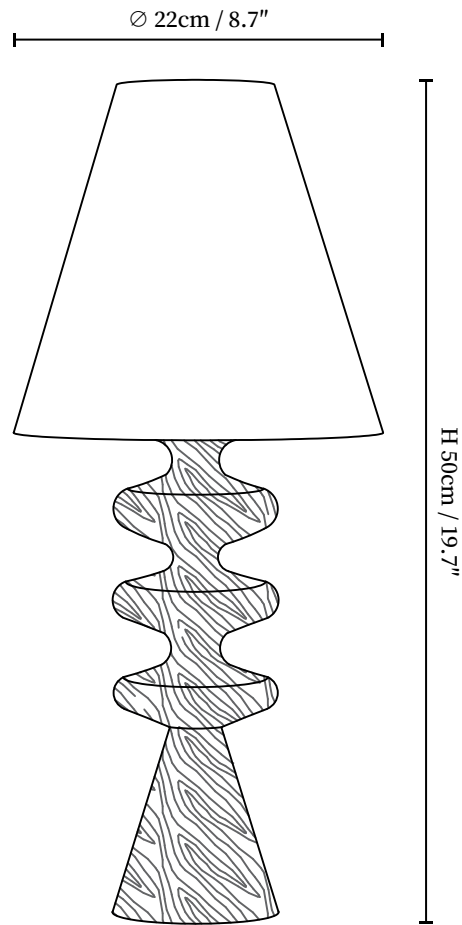

SPECIFICATION SHEET

SPECIFICATION DETAILS

*For custom options, consult factory for details

Fixture Dimensions	D 8.7" x H 19.7"
Light source	E26 or E27 (bulb not included)
Wattage	MAX 40W incandescent bulb or LED equivalent.
Voltage	AC 110-240V
Dimming	Compatible with dimmable bulbs (bulb not included)
Control method	In line ON / OFF switch.
Finishes	Wood Color, Walnut Color, Black.
Shade Details	White.
Material	Metal, Wood, Fabric.
Cord Length	Supplied with switched plug cord, length ~59.1" (150cm).