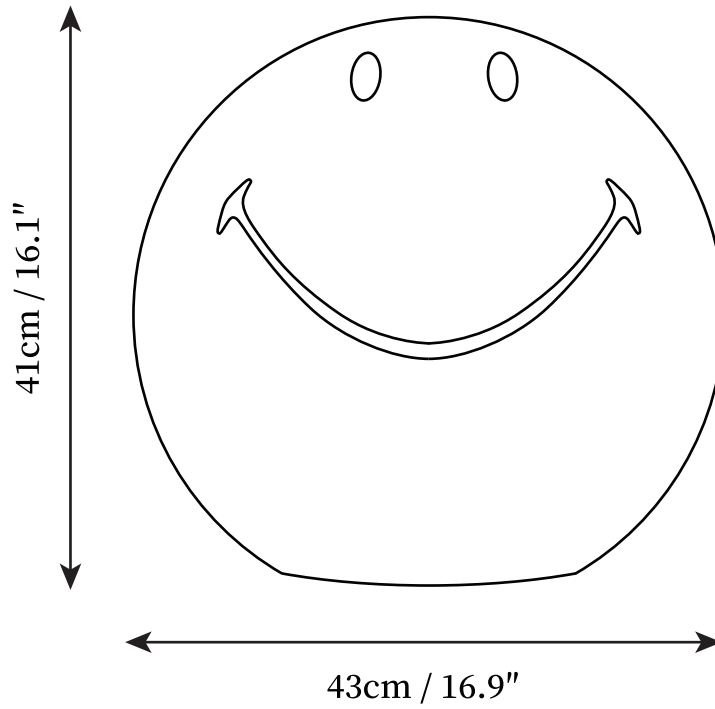

SPECIFICATION SHEET

SPECIFICATION DETAILS

*For custom options, consult factory for details

Fixture Dimensions	D 5.9" x H 5.1"
Light source	Integrated LED
Wattage	10W
Voltage	AC 110-240V
Color Temperature	3000k
CRI(Ra)	80CRI
Mounting	Table
Driver Required	Yes
Optional Color Temps	Warm Light (3000K), Neutral Light (4500), Cool Light (6000)
LED Rated Life	30000hours
Dimming	Dimming is not supported
Finishes	Yellow
Shade Details	Yellow
Material	PE, Plastic, Polypropylene.
Wire Length	NO
Wire Type	NO

SPECIFICATION SHEET

SPECIFICATION DETAILS

*For custom options, consult factory for details

Fixture Dimensions	D 9" x H 8.3"
Light source	Integrated LED
Wattage	10W
Voltage	AC 110-240V
Color Temperature	3000k
CRI(Ra)	80CRI
Mounting	Table
Driver Required	Yes
Optional Color Temps	Warm Light (3000K), Neutral Light (4500), Cool Light (6000)
LED Rated Life	30000hours
Dimming	Dimming is not supported
Finishes	Yellow
Shade Details	Yellow
Material	PE, Plastic, Polypropylene.
Wire Length	NO
Wire Type	NO

SPECIFICATION SHEET

SPECIFICATION DETAILS

*For custom options, consult factory for details

Fixture Dimensions	D 16.9" x H 16.1"
Light source	Integrated LED
Wattage	10W
Voltage	AC 110-240V
Color Temperature	3000k
CRI(Ra)	80CRI
Mounting	Table
Driver Required	Yes
Optional Color Temps	Warm Light (3000K), Neutral Light (4500), Cool Light (6000)
LED Rated Life	30000hours
Dimming	Dimming is not supported
Finishes	Yellow
Shade Details	Yellow
Material	PE, Plastic, Polypropylene.
Wire Length	NO
Wire Type	NO