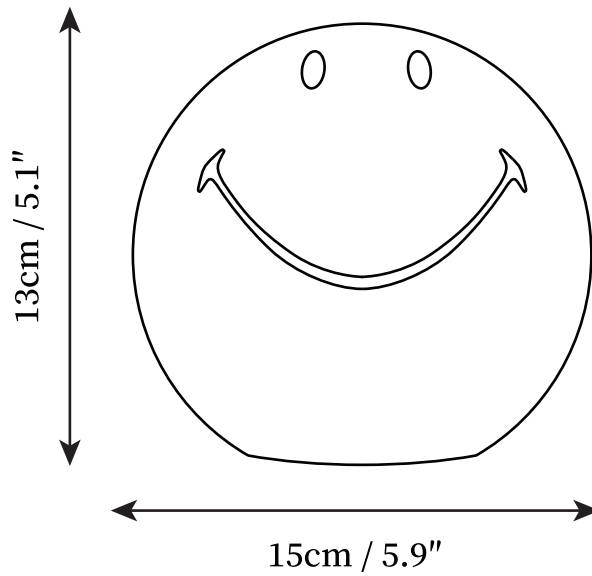

SPECIFICATION SHEET

SPECIFICATION DETAILS

*For custom options, consult factory for details

Fixture Dimensions	D 5.9" x H 5.1"
Light source	Integrated LED
Wattage	10W
Voltage	AC 110-240V
Color Temperature	3000k
CRI(Ra)	80CRI
Mounting	Table
Driver Required	Yes
Optional Color Temps	Warm Light (3000K), Neutral Light (4500), Cool Light (6000)
LED Rated Life	30000hours
Dimming	Dimming is not supported
Finishes	Yellow
Shade Details	Yellow
Material	PE, Plastic, Polypropylene.
Wire Length	NO
Wire Type	NO

SPECIFICATION SHEET

SPECIFICATION DETAILS

*For custom options, consult factory for details

Fixture Dimensions	D 9" x H 8.3"
Light source	Integrated LED
Wattage	10W
Voltage	AC 110-240V
Color Temperature	3000k
CRI(Ra)	80CRI
Mounting	Table
Driver Required	Yes
Optional Color Temps	Warm Light (3000K), Neutral Light (4500), Cool Light (6000)
LED Rated Life	30000hours
Dimming	Dimming is not supported
Finishes	Yellow
Shade Details	Yellow
Material	PE, Plastic, Polypropylene.
Wire Length	NO
Wire Type	NO

SPECIFICATION SHEET

SPECIFICATION DETAILS

*For custom options, consult factory for details

Fixture Dimensions	D 16.9" x H 16.1"
Light source	Integrated LED
Wattage	10W
Voltage	AC 110-240V
Color Temperature	3000k
CRI(Ra)	80CRI
Mounting	Table
Driver Required	Yes
Optional Color Temps	Warm Light (3000K), Neutral Light (4500), Cool Light (6000)
LED Rated Life	30000hours
Dimming	Dimming is not supported
Finishes	Yellow
Shade Details	Yellow
Material	PE, Plastic, Polypropylene.
Wire Length	NO
Wire Type	NO