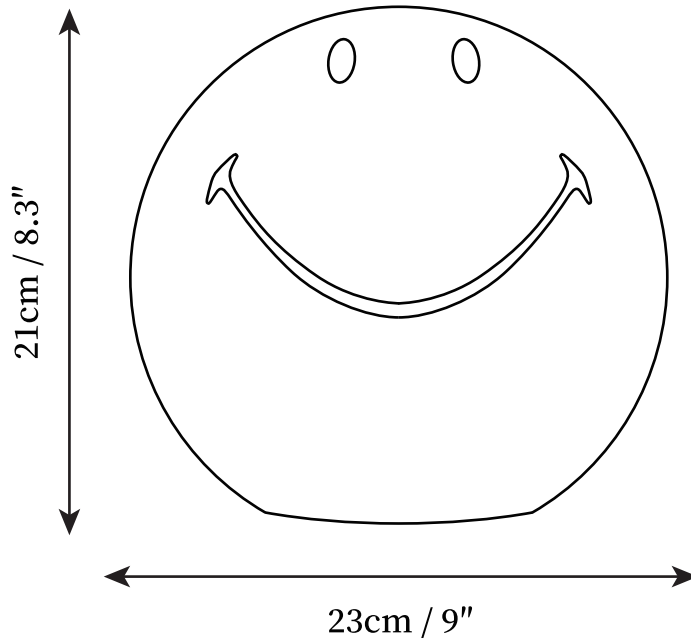

SPECIFICATION SHEET

SPECIFICATION DETAILS

*For custom options, consult factory for details

Fixture Dimensions	D 5.9" x H 5.1"
Light source	Integrated LED
Wattage	10W
Voltage	AC 110-240V
Color Temperature	3000k
CRI(Ra)	80CRI
Mounting	Table
Driver Required	Yes
Optional Color Temps	Warm Light (3000K), Neutral Light (4500), Cool Light (6000)
LED Rated Life	30000hours
Dimming	Dimming is not supported
Finishes	Yellow
Shade Details	Yellow
Material	PE, Plastic, Polypropylene.
Wire Length	NO
Wire Type	NO

SPECIFICATION SHEET

SPECIFICATION DETAILS

*For custom options, consult factory for details

Fixture Dimensions	D 9" x H 8.3"
Light source	Integrated LED
Wattage	10W
Voltage	AC 110-240V
Color Temperature	3000k
CRI(Ra)	80CRI
Mounting	Table
Driver Required	Yes
Optional Color Temps	Warm Light (3000K), Neutral Light (4500), Cool Light (6000)
LED Rated Life	30000hours
Dimming	Dimming is not supported
Finishes	Yellow
Shade Details	Yellow
Material	PE, Plastic, Polypropylene.
Wire Length	NO
Wire Type	NO

SPECIFICATION SHEET

SPECIFICATION DETAILS

*For custom options, consult factory for details

Fixture Dimensions	D 16.9" x H 16.1"
Light source	Integrated LED
Wattage	10W
Voltage	AC 110-240V
Color Temperature	3000k
CRI(Ra)	80CRI
Mounting	Table
Driver Required	Yes
Optional Color Temps	Warm Light (3000K), Neutral Light (4500), Cool Light (6000)
LED Rated Life	30000hours
Dimming	Dimming is not supported
Finishes	Yellow
Shade Details	Yellow
Material	PE, Plastic, Polypropylene.
Wire Length	NO
Wire Type	NO