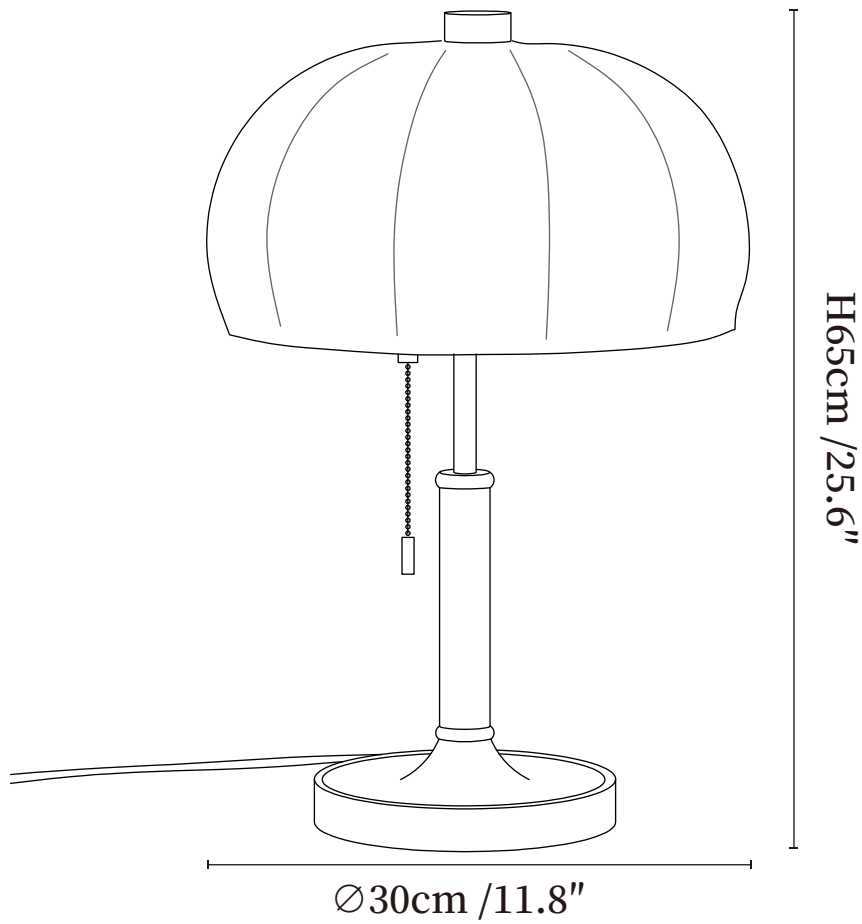

## SPECIFICATION DETAILS

\*For custom options, consult factory for details

---

<b>Fixture Dimensions</b>	Ø 11.8" x H 20.5"
<b>Light source</b>	E26 or E27(bulb not included)
<b>Wattage</b>	MAX 40W incandescent bulb or LED equivalent.
<b>Voltage</b>	AC 110-240V
<b>Dimming</b>	Compatible with dimmable bulbs (bulb not included)
<b>Control method</b>	In line ON / OFF switch.
<b>Finishes</b>	Walnut Wood, Gold.
<b>Shade Details</b>	Beige.
<b>Material</b>	Fabric, Metal, Wood.
<b>Cord Length</b>	Supplied with switched plug cord, length ~59" (150cm).