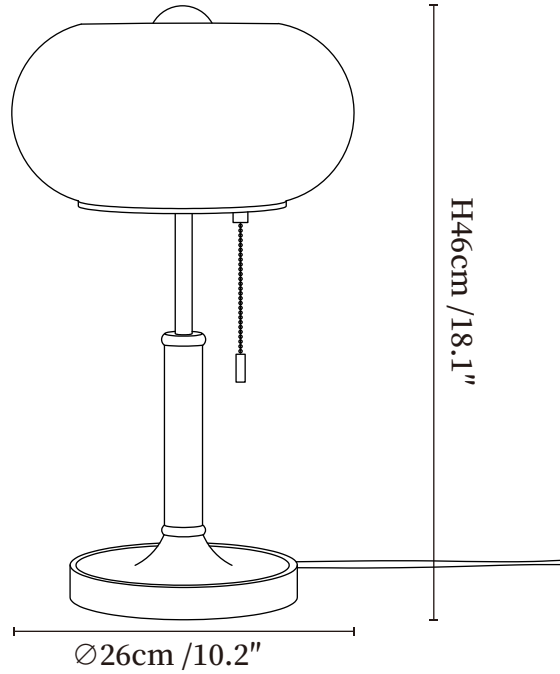

SPECIFICATION SHEET

SPECIFICATION DETAILS

*For custom options, consult factory for details

Fixture Dimensions	$\varnothing 10.2'' \times H 18.1''$
Light source	Integrated LED
Wattage	~6W
Voltage	AC 110-240V
Dimming	Not supported
CRI(Ra)	90+CRI
Control method	In line ON / OFF switch.
LED Rated Life	30000 hours
Color Temperature	Warm Light (3000K), Neutral Light (4000K), Cool Light (6000K)
Finishes	Walnut Wood, Gold.
Shade Details	White, Beige, Orange.
Material	Metal, Glass
Cord Length	Supplied with switched plug cord, length ~59" (150cm).