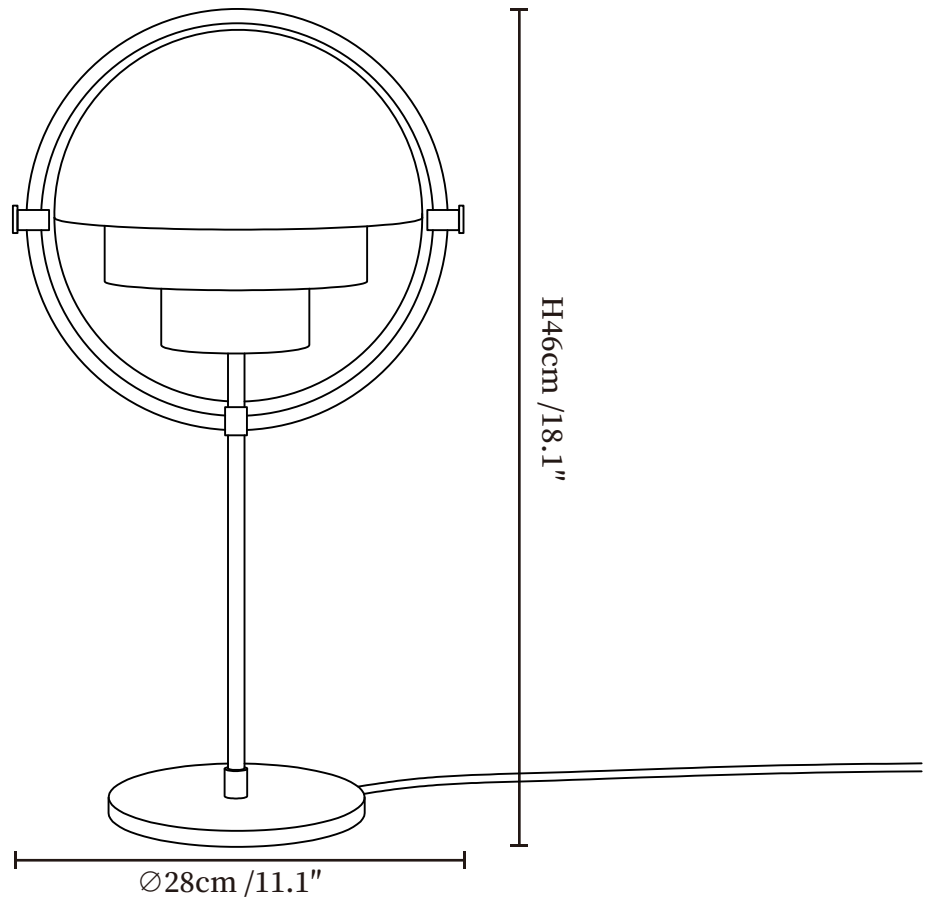

## SPECIFICATION DETAILS

\*For custom options, consult factory for details

<b>Fixture Dimensions</b>	Ø 11.1" x H 18.1" Ø 14.9" x H 22.1"
<b>Light source</b>	E14(bulb not included)
<b>Wattage</b>	MAX 15W incandescent bulb or LED equivalent.
<b>Voltage</b>	AC 110-240V
<b>Dimming</b>	Compatible with dimmable bulbs (bulb not included)
<b>Control method</b>	In line ON / OFF switch.
<b>Finishes</b>	Gold, Chrome, Gold & Black, Chrome & White.
<b>Shade Details</b>	Gold, Chrome, Gold & Black, Chrome & White.
<b>Material</b>	Metal.
<b>Cord Length</b>	Supplied with switched plug cord, length ~59" (150cm).