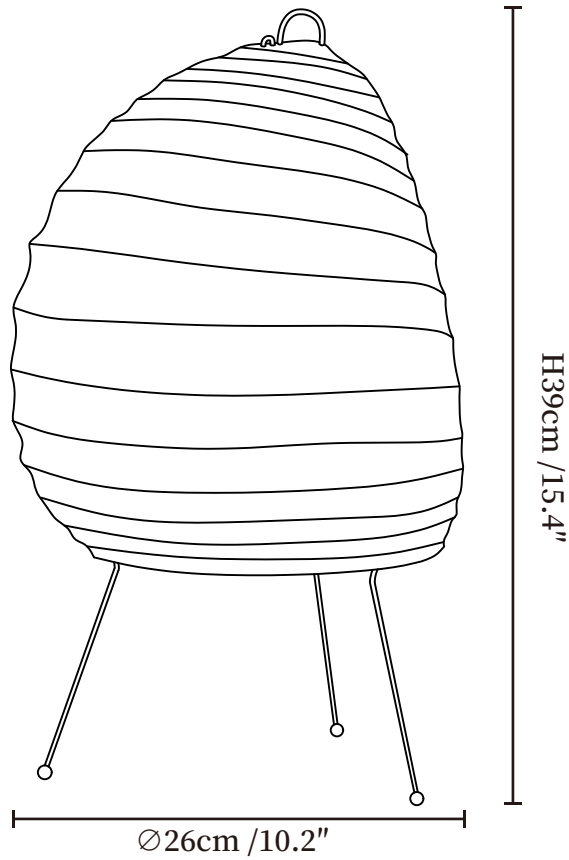

## SPECIFICATION DETAILS

\*For custom options, consult factory for details

<b>Fixture Dimensions</b>	10.2" x H 15.4
<b>Light source</b>	E26 or E27 (bulb not included)
<b>Wattage</b>	MAX 40W incandescent bulb or LED equivalent.
<b>Voltage</b>	AC 110-240V
<b>Dimming</b>	Compatible with dimmable bulbs (bulb not included)
<b>Control method</b>	In line ON / OFF switch.
<b>Finishes</b>	Black.
<b>Shade Details</b>	White.
<b>Material</b>	Rice paper, Metal, Iron.
<b>Cord Length</b>	Supplied with switched plug cord, length ~59" (150cm).