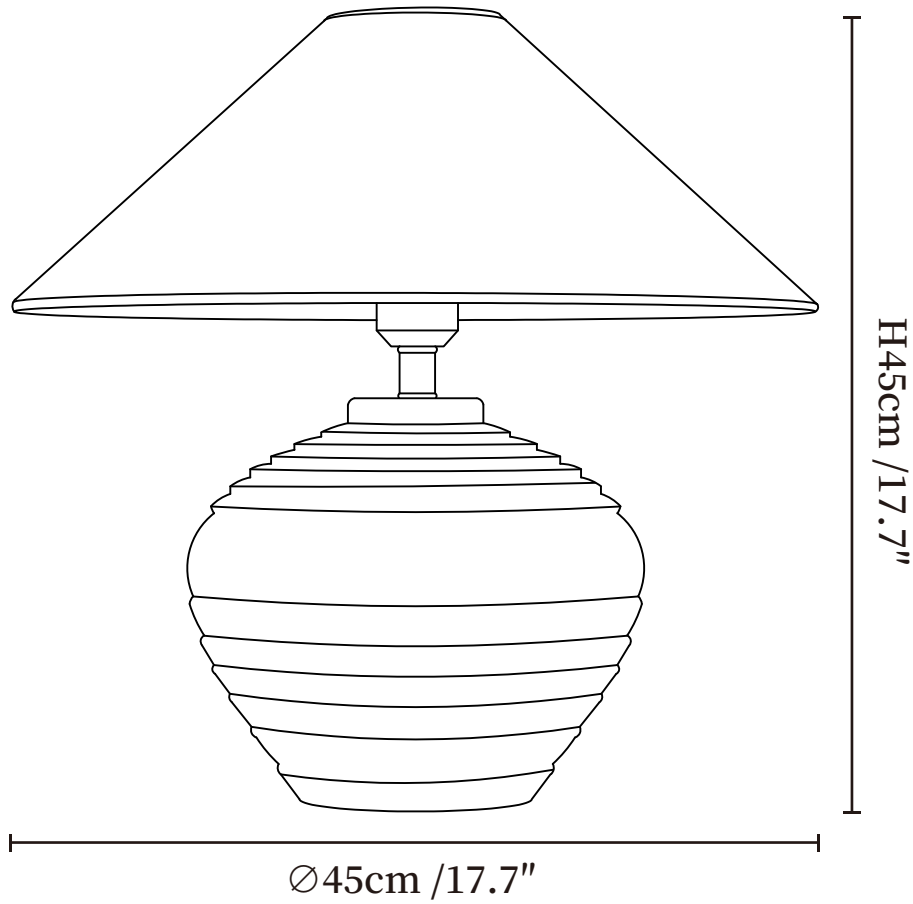

SPECIFICATION SHEET

SPECIFICATION DETAILS

*For custom options, consult factory for details

Fixture Dimensions	Ø 17.7" x H 17.7"
Light source	E26 or E27 (bulb not included)
Wattage	MAX 40W incandescent bulb or LED equivalent.
Voltage	AC 110-240V
Dimming	Compatible with dimmable bulbs (bulb not included)
Control method	In line ON / OFF switch.
Finishes	Beige.
Shade Details	Beige.
Material	Metal, Fabric, Ceramics.
Cord Length	Supplied with switched plug cord, length ~59" (150cm).