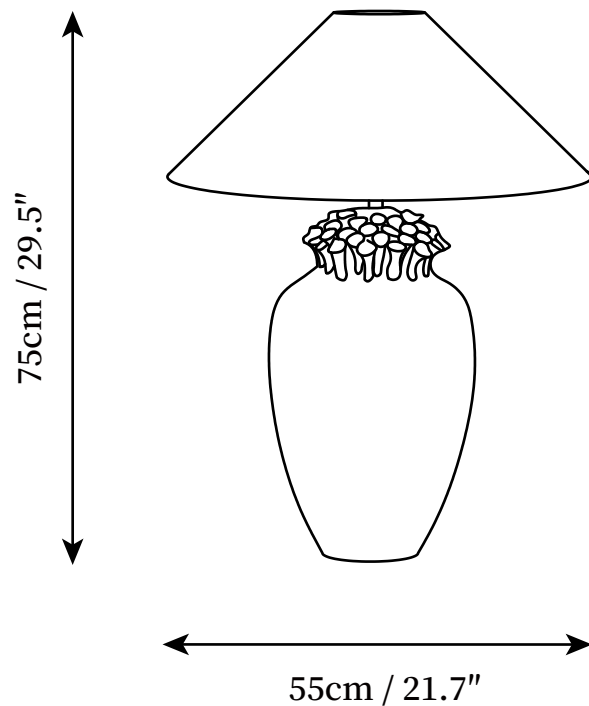

SPECIFICATION SHEET

SPECIFICATION DETAILS

*For custom options, consult factory for details

Fixture Dimensions	D 21.7" x H 29.5"
Light source	E26 or E27 (bulb not included)
Wattage	MAX 40W incandescent bulb or LED equivalent.
Voltage	AC 110-240V
Dimming	Compatible with dimmable bulbs (bulb not included)
Control method	In line ON / OFF switch.
Finishes	White
Shade Details	White
Material	Metal, Fabric, Ceramics
Cord Length	Supplied with switched plug cord, length ~59" (150cm).