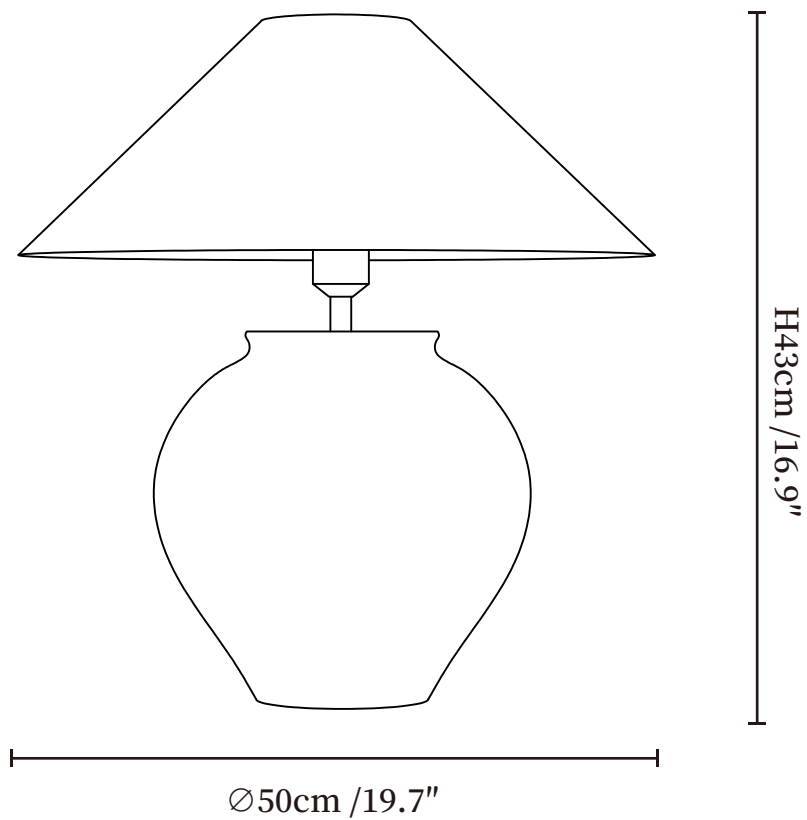

SPECIFICATION SHEET

SPECIFICATION DETAILS

*For custom options, consult factory for details

Fixture Dimensions	Ø 19.7" x H 16.9"
Light source	E26 or E27 (bulb not included)
Wattage	MAX 40W incandescent bulb or LED equivalent.
Voltage	AC 110-240V
Dimming	Compatible with dimmable bulbs (bulb not included)
Control method	In line ON / OFF switch.
Finishes	White
Shade Details	White
Material	Metal, Fabric, Ceramics
Cord Length	Supplied with switched plug cord, length ~59" (150cm).