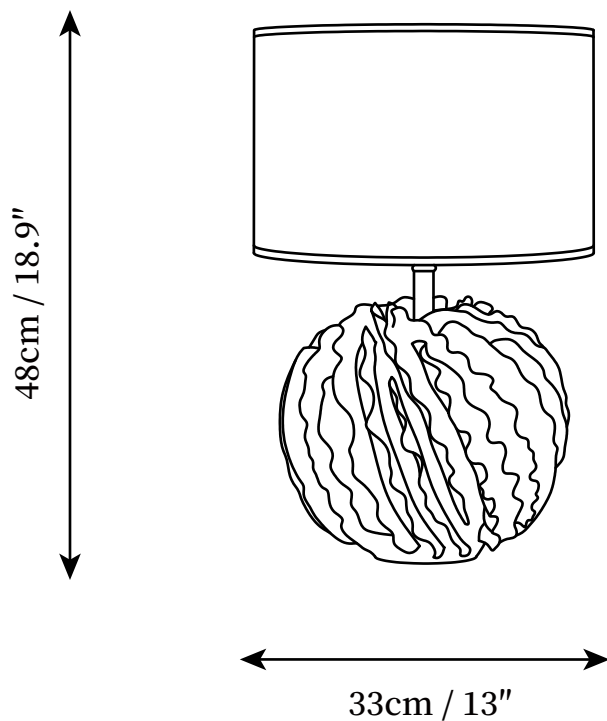

SPECIFICATION SHEET

SPECIFICATION DETAILS

*For custom options, consult factory for details

Fixture Dimensions	D 13" x H 18.9"
Light source	E26 or E27 (bulb not included)
Wattage	MAX 40W incandescent bulb or LED equivalent.
Voltage	AC 110-240V
Dimming	Compatible with dimmable bulbs (bulb not included)
Control method	In line ON / OFF switch.
Finishes	White & Terracotta
Shade Details	White
Material	Metal, Fabric, Ceramics
Cord Length	Supplied with switched plug cord, length ~59" (150cm).
