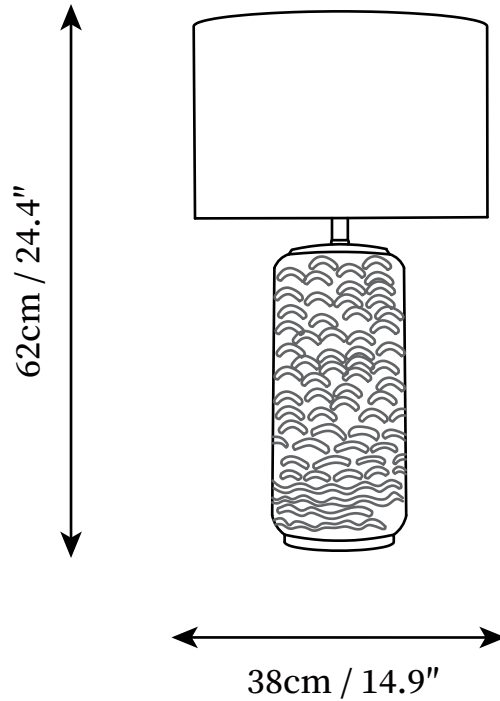

SPECIFICATION SHEET

SPECIFICATION DETAILS

*For custom options, consult factory for details

Fixture Dimensions	D 14.9" x H 24.4"
Light source	E26 or E27 (bulb not included)
Wattage	MAX 40W incandescent bulb or LED equivalent.
Voltage	AC 110-240V
Dimming	Compatible with dimmable bulbs (bulb not included)
Control method	In line ON / OFF switch.
Finishes	White & Brown
Shade Details	Black
Material	Metal, Fabric, Ceramics
Cord Length	Supplied with switched plug cord, length ~59" (150cm).