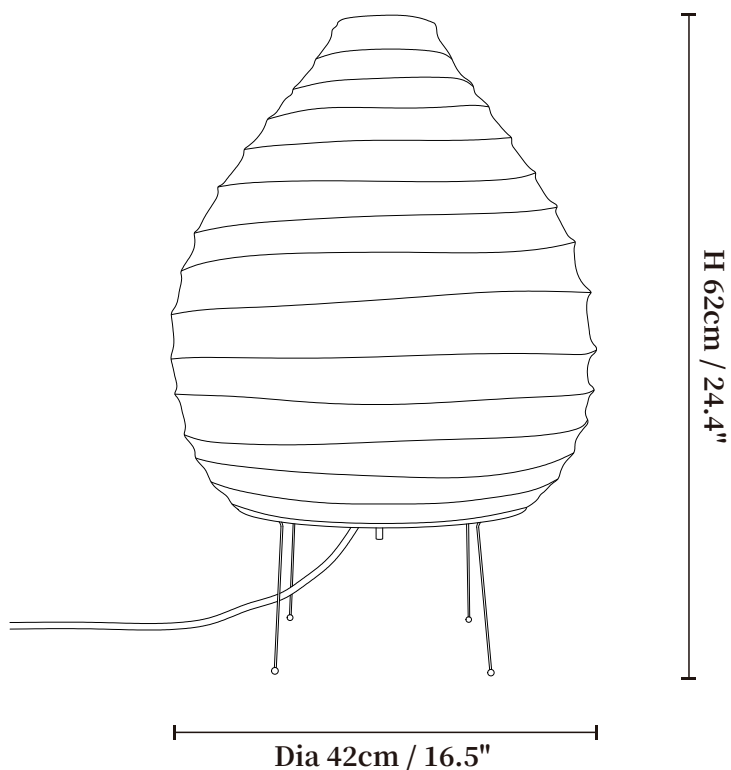

SPECIFICATION SHEET

SPECIFICATION DETAILS

*For custom options, consult factory for details

Fixture Dimensions	Ø 16.5" x H 24.4"
Light source	E26 or E27 (bulb not included)
Wattage	MAX 40W incandescent bulb or LED equivalent.
Voltage	AC 110-240V
Dimming	Compatible with dimmable bulbs (bulb not included)
Control method	In line ON / OFF switch.
Finishes	Black
Shade Details	White
Material	Rice paper, Metal, Iron
Cord Length	Supplied with switched plug cord, length ~59" (150cm).