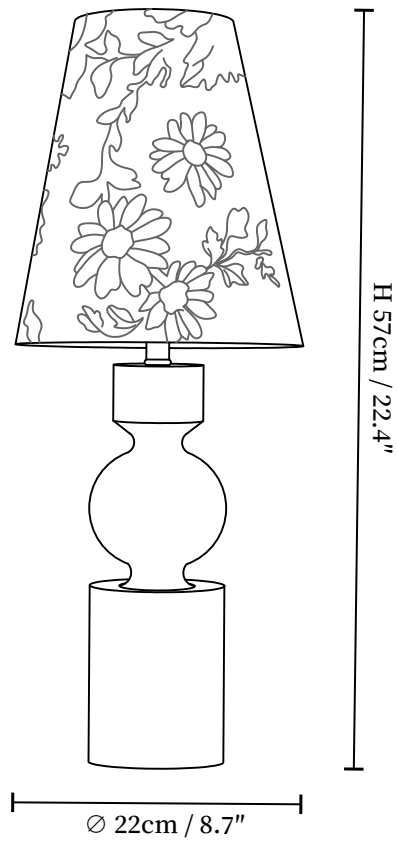

SPECIFICATION SHEET

SPECIFICATION DETAILS

*For custom options, consult factory for details

| | |
|---------------------------|---|
| Fixture Dimensions | Ø 8.7" x H 22.4" |
| Light source | E26 or E27 (bulb not included) |
| Wattage | MAX 40W incandescent bulb or LED equivalent. |
| Voltage | AC 110-240V |
| Dimming | Compatible with dimmable bulbs (bulb not included) |
| Control method | In line ON / OFF switch. |
| Finishes | Dark Walnut Wood, Black |
| Shade Details | Beige |
| Material | Metal, Fabric, Wood |
| Cord Length | Supplied with switched plug cord, length ~59" (150cm). |