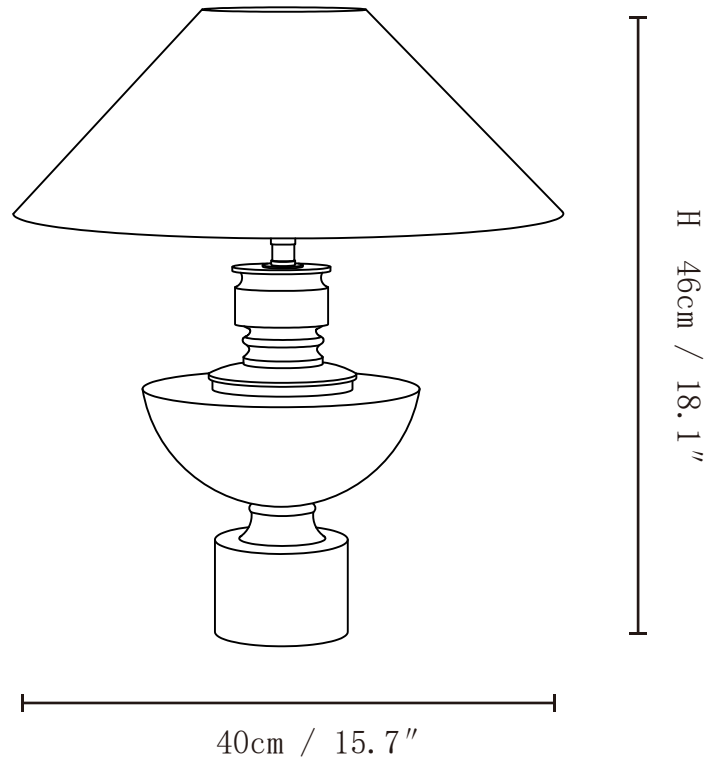

## SPECIFICATION DETAILS

\*For custom options, consult factory for details

Fixture Dimensions	∅ 15.7" x H 18.1"
Light source	E26 or E27 (bulb not included)
Wattage	MAX 40W incandescent bulb or LED equivalent.
Voltage	AC 110-240V
Dimming	Compatible with dimmable bulbs (bulb not included)
Control method	In line ON / OFF switch.
Finishes	Walnut wood color, Black
Shade Details	White
Material	Metal, Wood, Fabric
Cord Length	Supplied with switched plug cord, length ~59" (150cm).