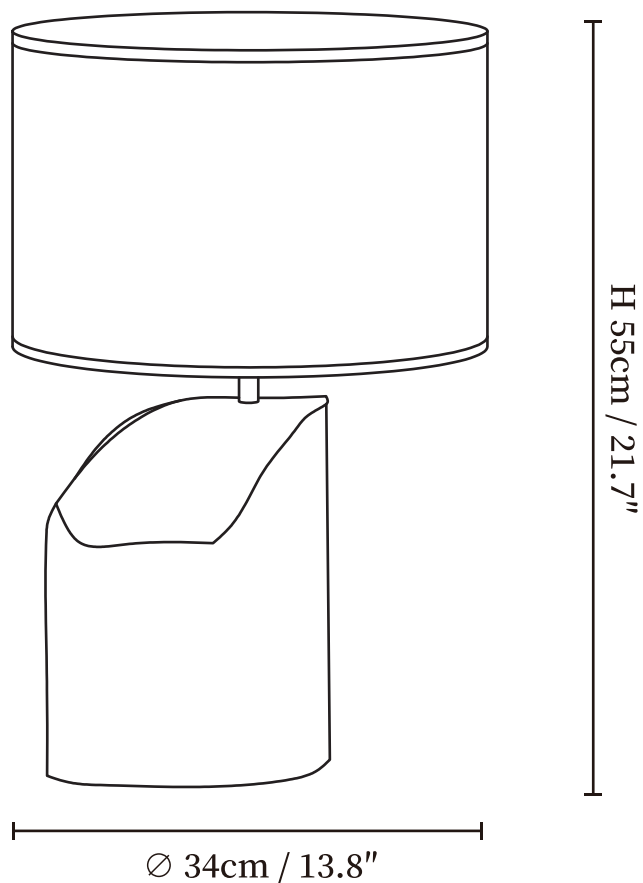

SPECIFICATION SHEET

SPECIFICATION DETAILS

*For custom options, consult factory for details

Fixture Dimensions	Ø 13.8" x H 21.7"
Light source	E26 or E27.
Wattage	Max 40W incandescent bulb or LED equivalent.
Voltage	AC 110-240V
Dimming	Compatible with dimmable bulbs (bulb not included)
Control method	In line ON / OFF switch.
Finishes	Dark Walnut Color.
Shade Details	Beige linen fabric.
Material	Wood, Fabric, Metal.
Cord Length	Supplied with switched plug cord, length ~59" (150cm).