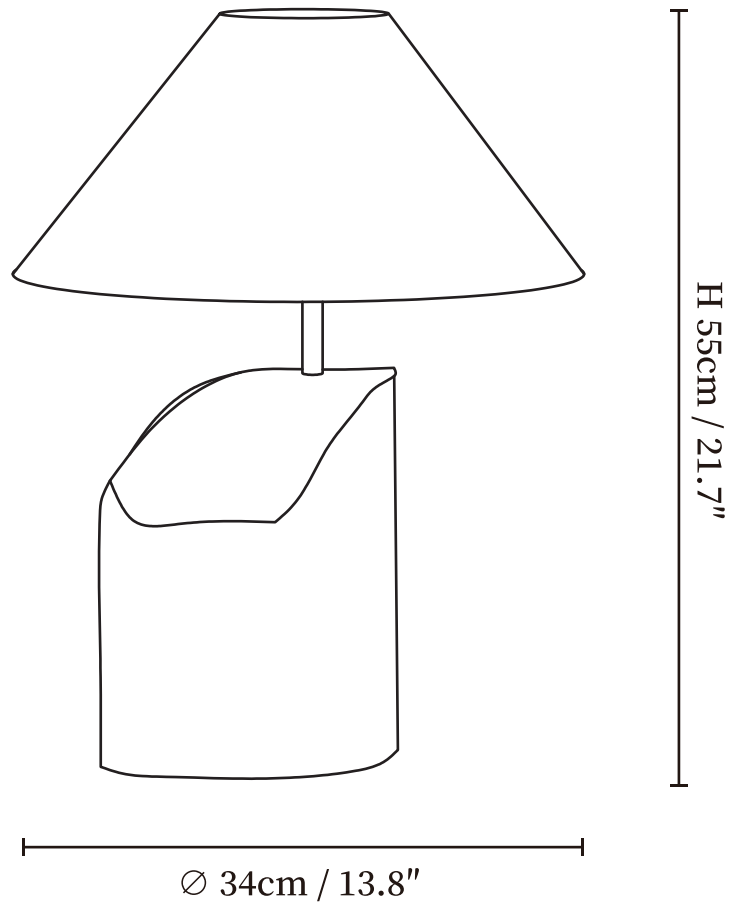

SPECIFICATION SHEET

SPECIFICATION DETAILS

*For custom options, consult factory for details

Fixture Dimensions	Ø 13.8" x H 21.7"
Light source	E26 or E27.
Wattage	Max 40W incandescent bulb or LED equivalent.
Voltage	AC 110-240V
Dimming	Compatible with dimmable bulbs (bulb not included)
Control method	In line ON / OFF switch.
Finishes	Dark Walnut Color.
Shade Details	Beige linen fabric.
Material	Wood, Fabric, Metal.
Cord Length	Supplied with switched plug cord, length ~59" (150cm).