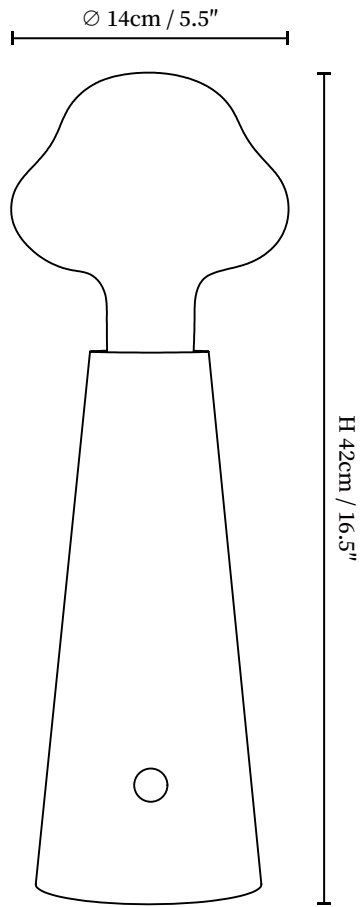

SPECIFICATION SHEET

SPECIFICATION DETAILS

*For custom options, consult factory for details

Fixture Dimensions	D 5.5" x H 16.5"
Light source	Integrated LED
Wattage	~6W
Voltage	AC 110-240V
Dimming	Not supported
CRI(Ra)	90+CRI
Control method	In line ON / OFF switch.
LED Rated Life	30000 hours
Color Temperature	Warm Light (3000K), Neutral Light (4000K), Cool Light (6000K)
Finishes	Wood Color, Walnut Color, Black.
Shade Details	White.
Material	Metal, Wood, Acrylic.
Cord Length	Supplied with switched plug cord, length ~59.1" (150cm).