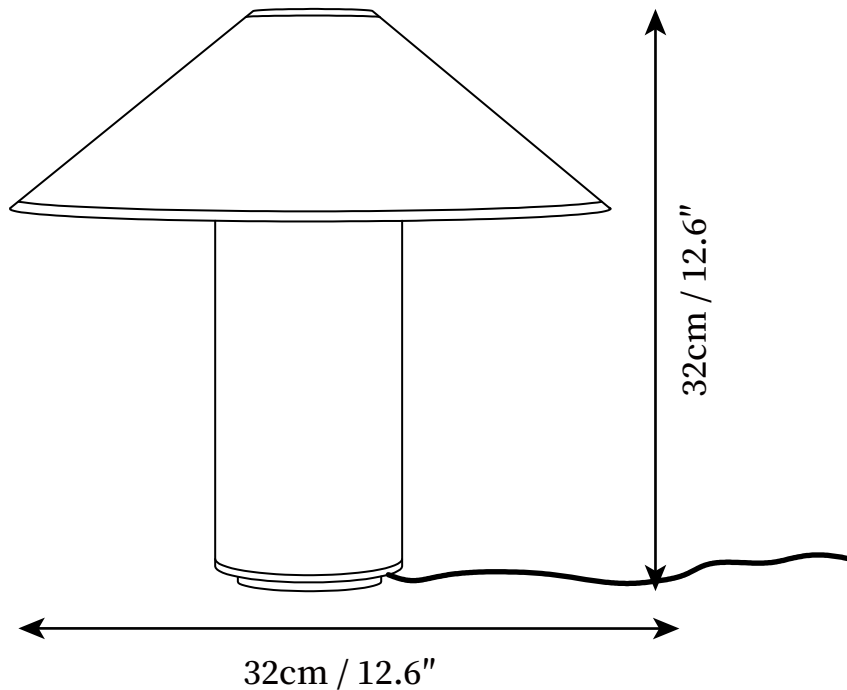

SPECIFICATION SHEET

SPECIFICATION DETAILS

*For custom options, consult factory for details

Fixture Dimensions	D 12.6" x H 12.6"
Light source	E26 or E27 (bulb not included)
Wattage	MAX 40W incandescent bulb or LED equivalent.
Voltage	AC 110-240V
Dimming	Compatible with dimmable bulbs (bulb not included)
Control method	In line ON / OFF switch.
Finishes	White.
Shade Details	Red+White, Black+White.
Material	Metal, Fabric.
Cord Length	Supplied with switched plug cord, length ~59.1" (150cm).