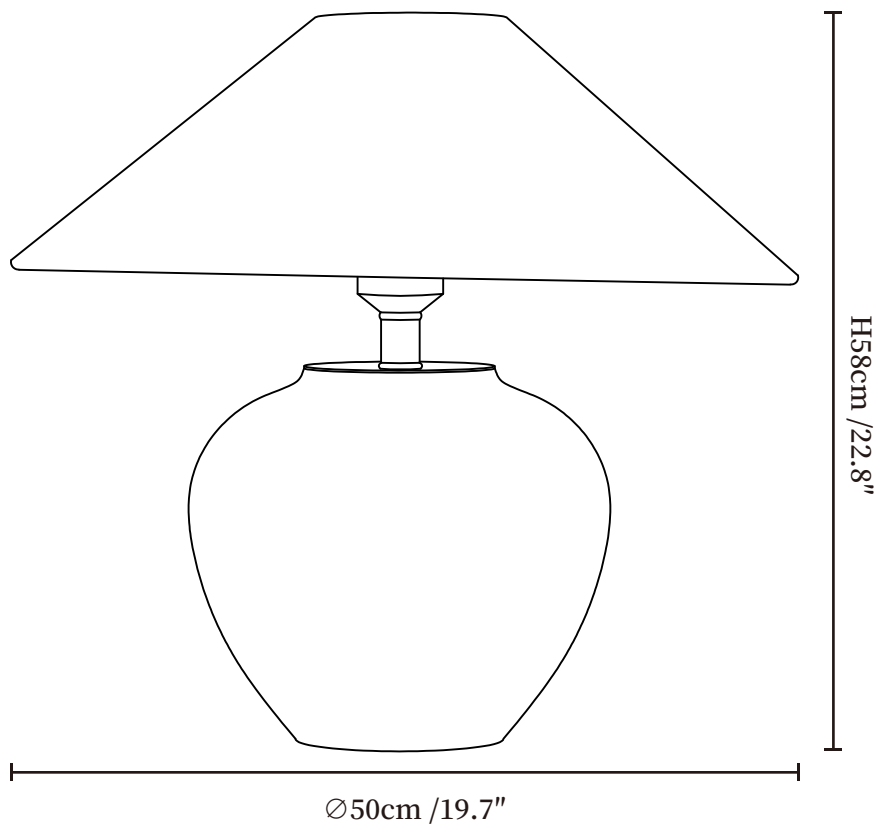

## SPECIFICATION DETAILS

\*For custom options, consult factory for details

<b>Fixture Dimensions</b>	Ø 19.7" x H 22.8"
<b>Light source</b>	E26 or E27 (bulb not included)
<b>Wattage</b>	MAX 40W incandescent bulb or LED equivalent.
<b>Voltage</b>	AC 110-240V
<b>Dimming</b>	Compatible with dimmable bulbs (bulb not included)
<b>Control method</b>	In line ON / OFF switch.
<b>Finishes</b>	Black.
<b>Shade Details</b>	Beige.
<b>Material</b>	Metal, Fabric, Ceramics.
<b>Cord Length</b>	Supplied with switched plug cord, length ~59" (150cm).