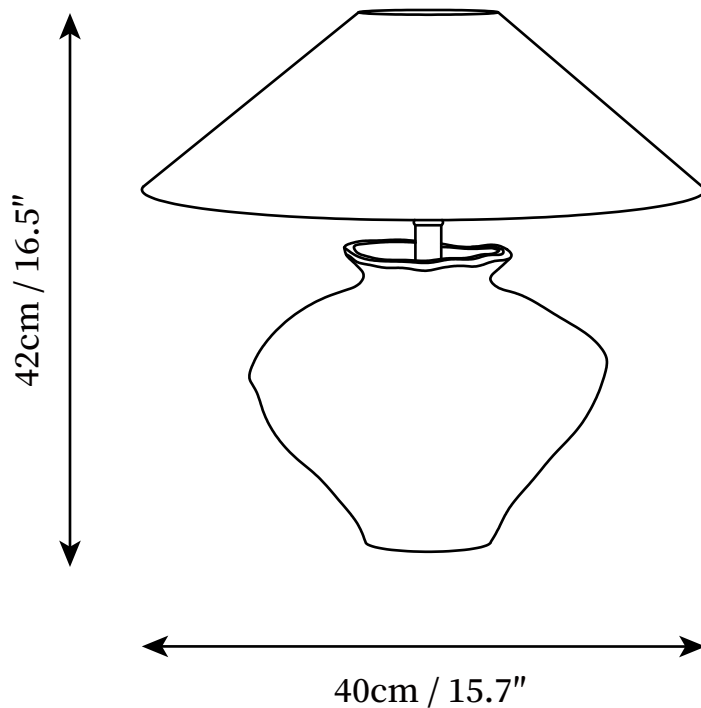

## SPECIFICATION DETAILS

\*For custom options, consult factory for details

<b>Fixture Dimensions</b>	D 15.7" x H 16.5"
<b>Light source</b>	E26 or E27 (bulb not included)
<b>Wattage</b>	MAX 40W incandescent bulb or LED equivalent.
<b>Voltage</b>	AC 110-240V
<b>Dimming</b>	Compatible with dimmable bulbs (bulb not included)
<b>Control method</b>	In line ON / OFF switch.
<b>Finishes</b>	Orange & Blue
<b>Shade Details</b>	Beige
<b>Material</b>	Metal, Fabric, Ceramics
<b>Cord Length</b>	Supplied with switched plug cord, length ~59" (150cm).