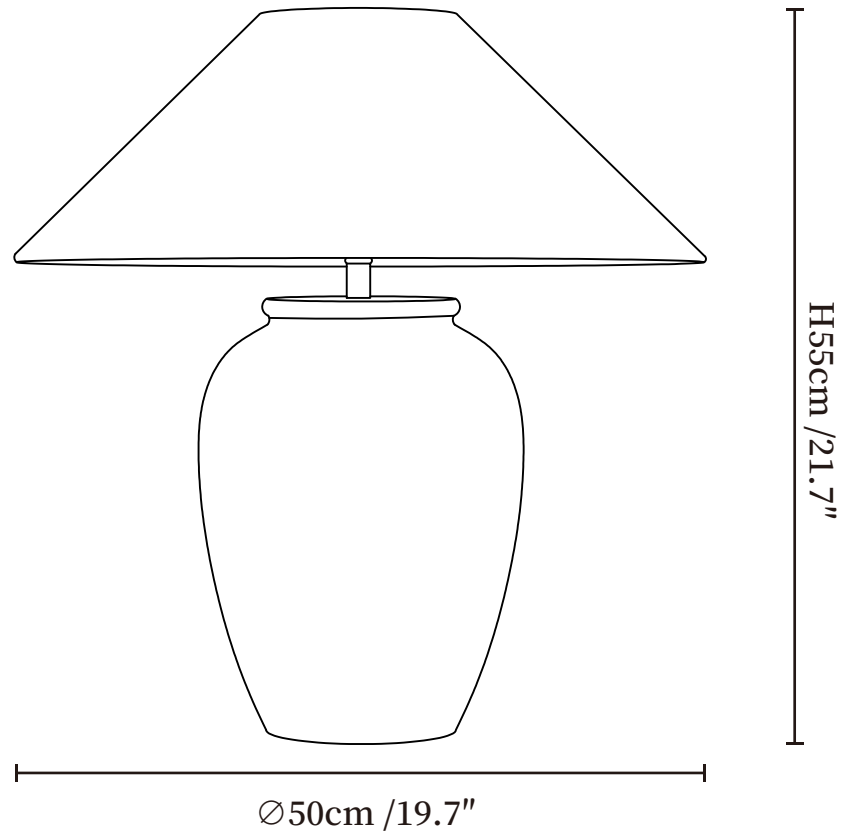

SPECIFICATION SHEET

SPECIFICATION DETAILS

*For custom options, consult factory for details

Fixture Dimensions	$\text{Ø} 19.7'' \times \text{H} 21.7''$
Light source	E26 or E27(bulb not included)
Wattage	MAX 40W incandescent bulb or LED equivalent.
Voltage	AC 110-240V
Dimming	Compatible with dimmable bulbs (bulb not included)
Control method	In line ON / OFF switch.
Finishes	Beige
Shade Details	Grey
Material	Metal, Fabric, Ceramics
Cord Length	Supplied with switched plug cord, length ~59" (150cm).