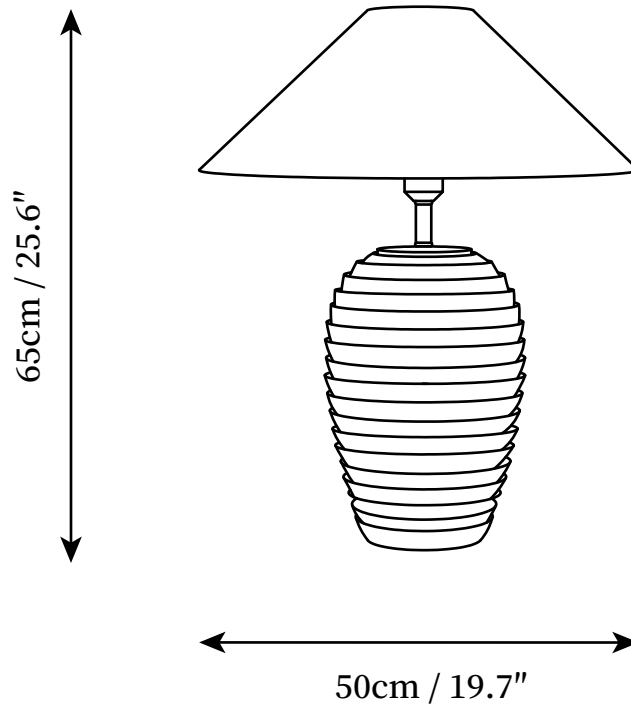

## SPECIFICATION DETAILS

\*For custom options, consult factory for details

<b>Fixture Dimensions</b>	D 19.7" x H 25.6"
<b>Light source</b>	E26 or E27 (bulb not included)
<b>Wattage</b>	MAX 40W incandescent bulb or LED equivalent.
<b>Voltage</b>	AC 110-240V
<b>Dimming</b>	Compatible with dimmable bulbs (bulb not included)
<b>Control method</b>	In line ON / OFF switch.
<b>Finishes</b>	White
<b>Shade Details</b>	White
<b>Material</b>	Metal, Fabric, Ceramics
<b>Cord Length</b>	Supplied with switched plug cord, length ~59" (150cm).