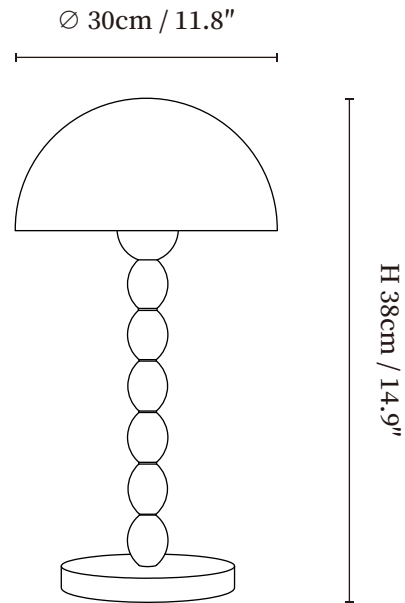

## SPECIFICATION DETAILS

\*For custom options, consult factory for details

<b>Fixture Dimensions</b>	Ø 11.8" x H 22"
<b>Light source</b>	E26 or E27 (bulb not included)
<b>Wattage</b>	MAX 40W incandescent bulb or LED equivalent.
<b>Voltage</b>	AC 110-240V
<b>Dimming</b>	Compatible with dimmable bulbs (bulb not included)
<b>Control method</b>	In line ON / OFF switch.
<b>Finishes</b>	Walnut color.
<b>Shade Details</b>	White.
<b>Material</b>	Metal, Wood, Rice paper.
<b>Cord Length</b>	Supplied with switched plug cord, length ~59" (150cm).