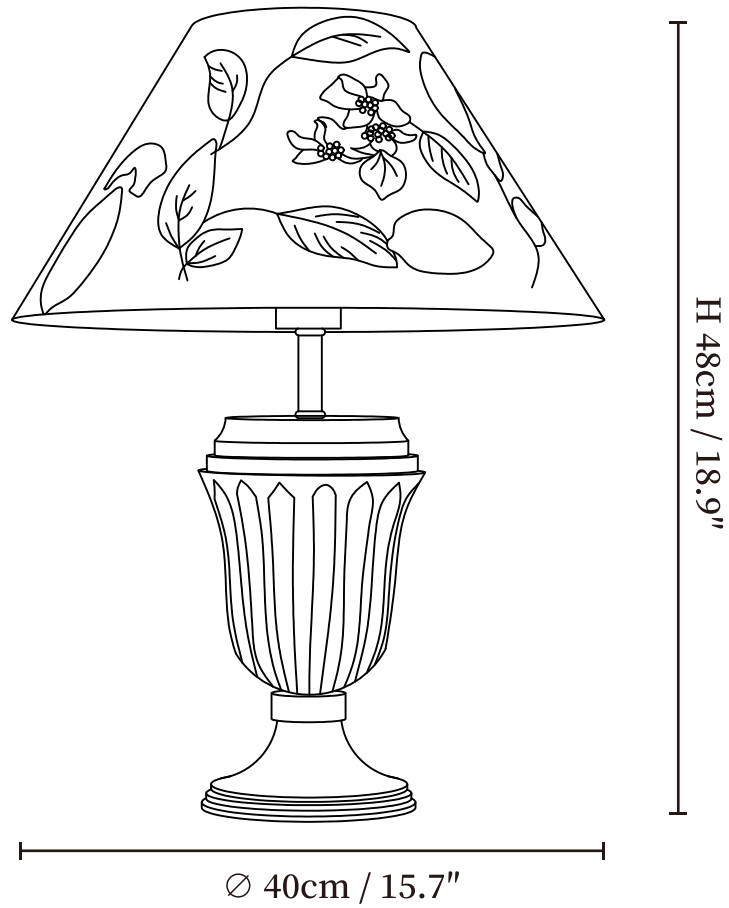

SPECIFICATION SHEET

SPECIFICATION DETAILS

*For custom options, consult factory for details

Fixture Dimensions	Ø 15.7" x H 18.9"
Light source	E26 or E27.
Wattage	Max 40W incandescent bulb or LED equivalent.
Voltage	AC 110-240V
Dimming	Compatible with dimmable bulbs (bulb not included)
Control method	In line ON / OFF switch.
Finishes	Black, Walnut Color.
Shade Details	Green & beige plaid fabric, Black.
Material	Wood, Fabric, Metal.
Cord Length	Supplied with switched plug cord, length ~59" (150cm).