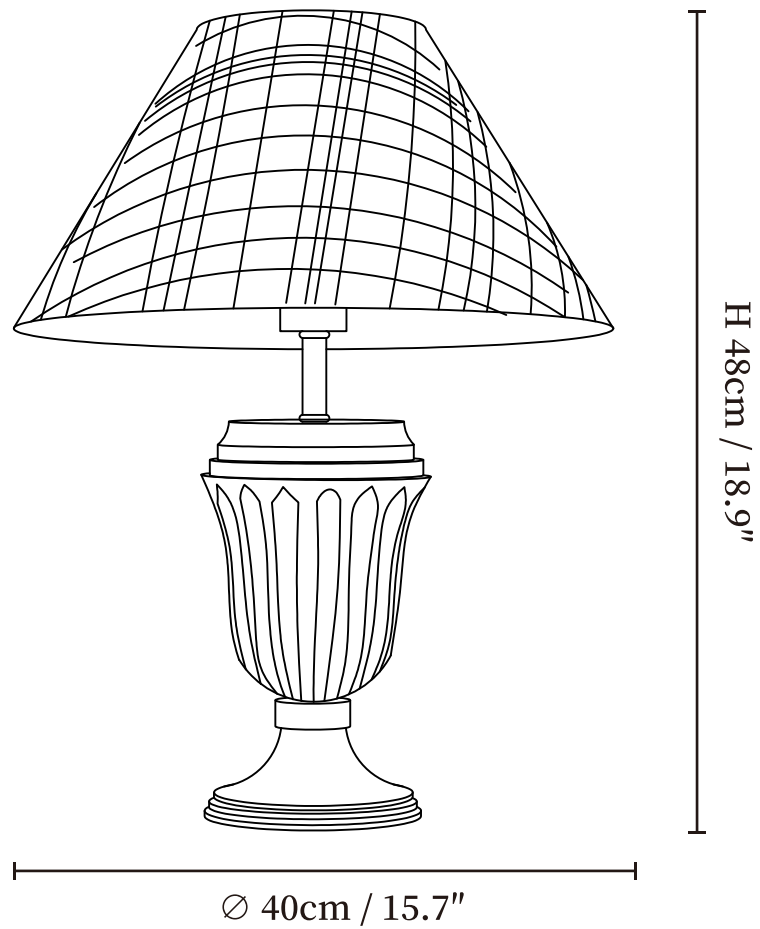

SPECIFICATION SHEET

SPECIFICATION DETAILS

*For custom options, consult factory for details

Fixture Dimensions	Ø 15.7" x H 18.9"
Light source	E26 or E27.
Wattage	Max 40W incandescent bulb or LED equivalent.
Voltage	AC 110-240V
Dimming	Compatible with dimmable bulbs (bulb not included)
Control method	In line ON / OFF switch.
Finishes	Black, Walnut Color.
Shade Details	Green & beige plaid fabric, Black.
Material	Wood, Fabric, Metal.
Cord Length	Supplied with switched plug cord, length ~59" (150cm).