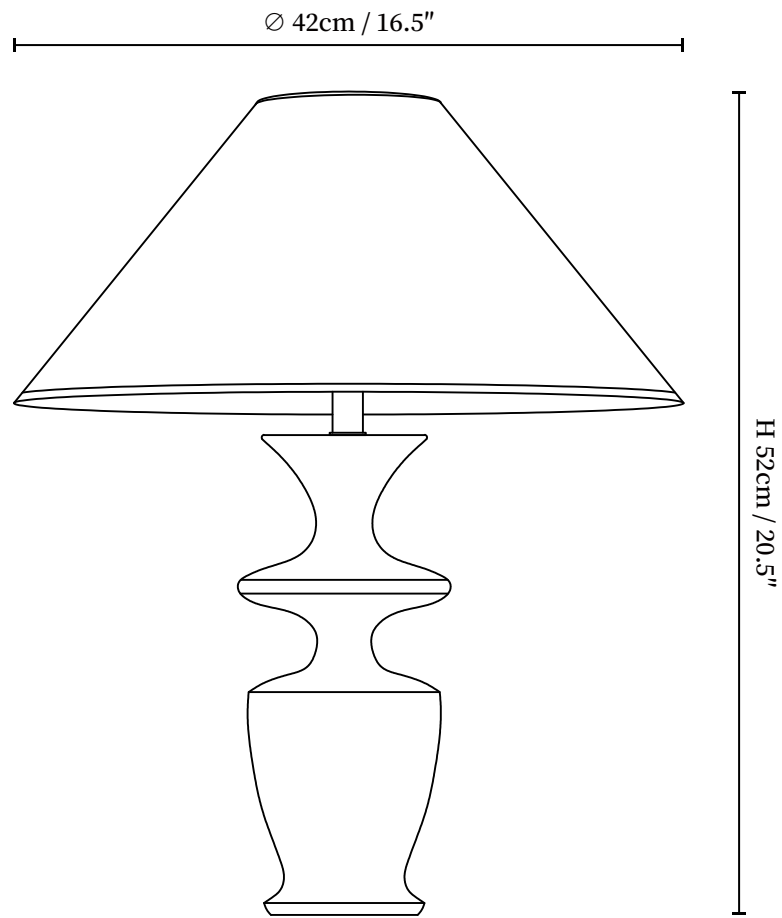

## SPECIFICATION DETAILS

\*For custom options, consult factory for details

<b>Fixture Dimensions</b>	D 16.5" x H 20.5" (Model A)
<b>Light source</b>	E26 or E27 (bulb not included)
<b>Wattage</b>	MAX 40W incandescent bulb or LED equivalent.
<b>Voltage</b>	AC 110-240V
<b>Dimming</b>	Compatible with dimmable bulbs (bulb not included)
<b>Control method</b>	In line ON / OFF switch.
<b>Finishes</b>	Black.
<b>Shade Details</b>	White.
<b>Material</b>	Metal, Wood, Fabric.
<b>Cord Length</b>	Supplied with switched plug cord, length ~59" (150cm).

## SPECIFICATION DETAILS

\*For custom options, consult factory for details

<b>Fixture Dimensions</b>	D 16.5" x H 20.5" (Model B)
<b>Light source</b>	E26 or E27 (bulb not included)
<b>Wattage</b>	MAX 40W incandescent bulb or LED equivalent.
<b>Voltage</b>	AC 110-240V
<b>Dimming</b>	Compatible with dimmable bulbs (bulb not included)
<b>Control method</b>	In line ON / OFF switch.
<b>Finishes</b>	Black.
<b>Shade Details</b>	White.
<b>Material</b>	Metal, Wood, Fabric.
<b>Cord Length</b>	Supplied with switched plug cord, length ~59" (150cm).