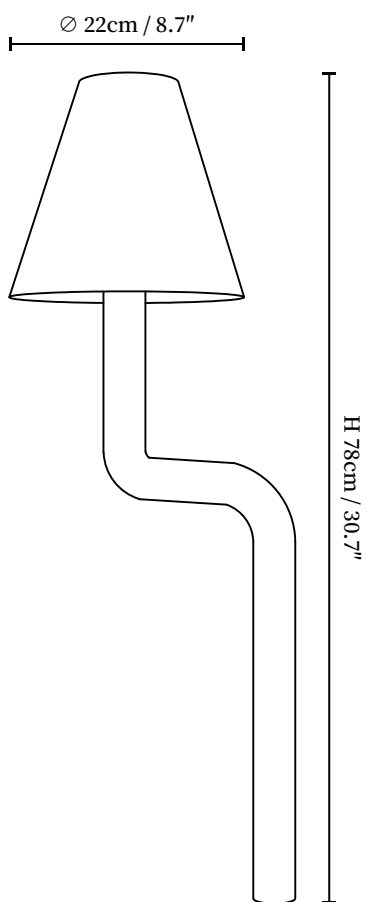

SPECIFICATION SHEET

SPECIFICATION DETAILS

*For custom options, consult factory for details

Fixture Dimensions	D 8.7" x H 30.7"
Light source	E26 or E27 (bulb not included)
Wattage	MAX 40W incandescent bulb or LED equivalent.
Voltage	AC 110-240V
Dimming	Compatible with dimmable bulbs (bulb not included)
Control method	In line ON / OFF switch.
Finishes	Wood Color, Walnut Color, Black.
Shade Details	White.
Material	Metal, Wood, Fabric.
Cord Length	Supplied with switched plug cord, length ~59" (150cm).