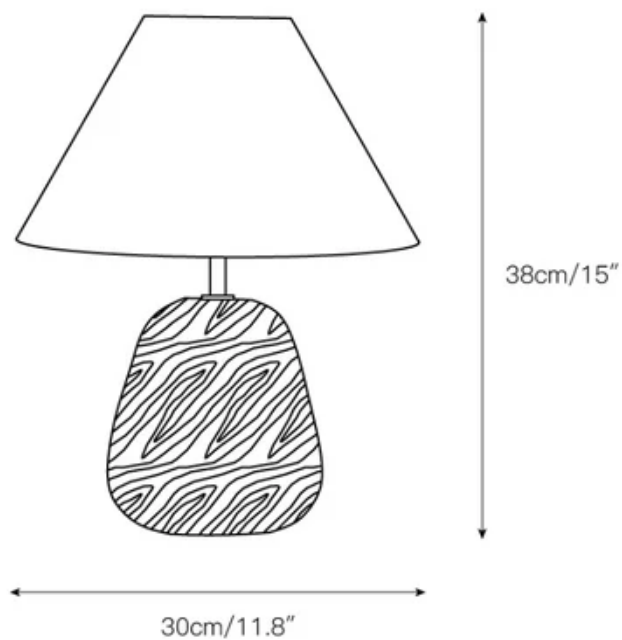

## SPECIFICATION DETAILS

\*For custom options, consult factory for details

<b>Fixture Dimensions</b>	D 11.8" x H 14.9"
<b>Light source</b>	E26 or E27 (bulb not included)
<b>Wattage</b>	MAX 40W incandescent bulb or LED equivalent.
<b>Voltage</b>	AC 110-240V
<b>Dimming</b>	Compatible with dimmable bulbs (bulb not included)
<b>Control method</b>	In line ON / OFF switch.
<b>Finishes</b>	Nature wood.
<b>Shade Details</b>	White.
<b>Material</b>	Fabric, Wood, Metal.
<b>Cord Length</b>	Supplied with switched plug cord, length ~59" (150cm).

## SPECIFICATION DETAILS

\*For custom options, consult factory for details

<b>Fixture Dimensions</b>	D 13.8" x H 17.7"
<b>Light source</b>	E26 or E27 (bulb not included)
<b>Wattage</b>	MAX 40W incandescent bulb or LED equivalent.
<b>Voltage</b>	AC 110-240V
<b>Dimming</b>	Compatible with dimmable bulbs (bulb not included)
<b>Control method</b>	In line ON / OFF switch.
<b>Finishes</b>	Nature wood.
<b>Shade Details</b>	White.
<b>Material</b>	Fabric, Wood, Metal.
<b>Cord Length</b>	Supplied with switched plug cord, length ~59" (150cm).

## SPECIFICATION DETAILS

\*For custom options, consult factory for details

<b>Fixture Dimensions</b>	D 15.7" x H 21.7"
<b>Light source</b>	E26 or E27 (bulb not included)
<b>Wattage</b>	MAX 40W incandescent bulb or LED equivalent.
<b>Voltage</b>	AC 110-240V
<b>Dimming</b>	Compatible with dimmable bulbs (bulb not included)
<b>Control method</b>	In line ON / OFF switch.
<b>Finishes</b>	Nature wood.
<b>Shade Details</b>	White.
<b>Material</b>	Fabric, Wood, Metal.
<b>Cord Length</b>	Supplied with switched plug cord, length ~59" (150cm).