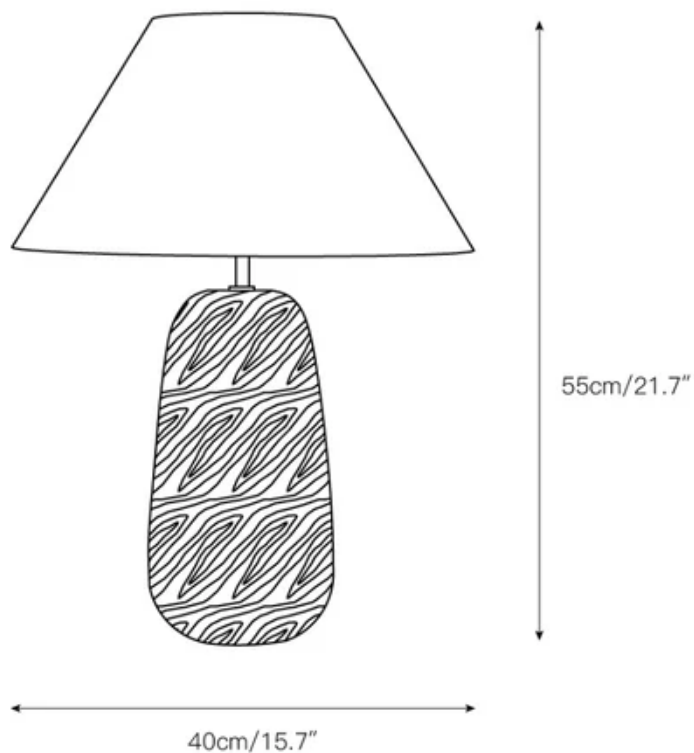

## SPECIFICATION DETAILS

\*For custom options, consult factory for details

<b>Fixture Dimensions</b>	D 11.8" x H 14.9"
<b>Light source</b>	E26 or E27 (bulb not included)
<b>Wattage</b>	MAX 40W incandescent bulb or LED equivalent.
<b>Voltage</b>	AC 110-240V
<b>Dimming</b>	Compatible with dimmable bulbs (bulb not included)
<b>Control method</b>	In line ON / OFF switch.
<b>Finishes</b>	Nature wood.
<b>Shade Details</b>	White.
<b>Material</b>	Fabric, Wood, Metal.
<b>Cord Length</b>	Supplied with switched plug cord, length ~59" (150cm).

## SPECIFICATION DETAILS

\*For custom options, consult factory for details

<b>Fixture Dimensions</b>	D 13.8" x H 17.7"
<b>Light source</b>	E26 or E27 (bulb not included)
<b>Wattage</b>	MAX 40W incandescent bulb or LED equivalent.
<b>Voltage</b>	AC 110-240V
<b>Dimming</b>	Compatible with dimmable bulbs (bulb not included)
<b>Control method</b>	In line ON / OFF switch.
<b>Finishes</b>	Nature wood.
<b>Shade Details</b>	White.
<b>Material</b>	Fabric, Wood, Metal.
<b>Cord Length</b>	Supplied with switched plug cord, length ~59" (150cm).

## SPECIFICATION DETAILS

\*For custom options, consult factory for details

<b>Fixture Dimensions</b>	D 15.7" x H 21.7"
<b>Light source</b>	E26 or E27 (bulb not included)
<b>Wattage</b>	MAX 40W incandescent bulb or LED equivalent.
<b>Voltage</b>	AC 110-240V
<b>Dimming</b>	Compatible with dimmable bulbs (bulb not included)
<b>Control method</b>	In line ON / OFF switch.
<b>Finishes</b>	Nature wood.
<b>Shade Details</b>	White.
<b>Material</b>	Fabric, Wood, Metal.
<b>Cord Length</b>	Supplied with switched plug cord, length ~59" (150cm).