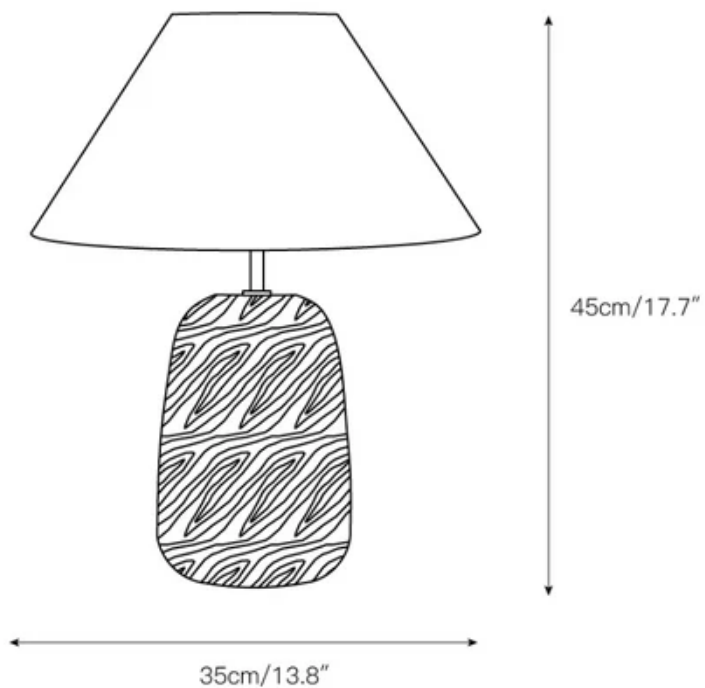

## SPECIFICATION DETAILS

\*For custom options, consult factory for details

<b>Fixture Dimensions</b>	D 11.8" x H 14.9"
<b>Light source</b>	E26 or E27 (bulb not included)
<b>Wattage</b>	MAX 40W incandescent bulb or LED equivalent.
<b>Voltage</b>	AC 110-240V
<b>Dimming</b>	Compatible with dimmable bulbs (bulb not included)
<b>Control method</b>	In line ON / OFF switch.
<b>Finishes</b>	Nature wood.
<b>Shade Details</b>	White.
<b>Material</b>	Fabric, Wood, Metal.
<b>Cord Length</b>	Supplied with switched plug cord, length ~59" (150cm).

## SPECIFICATION DETAILS

\*For custom options, consult factory for details

<b>Fixture Dimensions</b>	D 13.8" x H 17.7"
<b>Light source</b>	E26 or E27 (bulb not included)
<b>Wattage</b>	MAX 40W incandescent bulb or LED equivalent.
<b>Voltage</b>	AC 110-240V
<b>Dimming</b>	Compatible with dimmable bulbs (bulb not included)
<b>Control method</b>	In line ON / OFF switch.
<b>Finishes</b>	Nature wood.
<b>Shade Details</b>	White.
<b>Material</b>	Fabric, Wood, Metal.
<b>Cord Length</b>	Supplied with switched plug cord, length ~59" (150cm).

## SPECIFICATION DETAILS

\*For custom options, consult factory for details

<b>Fixture Dimensions</b>	D 15.7" x H 21.7"
<b>Light source</b>	E26 or E27 (bulb not included)
<b>Wattage</b>	MAX 40W incandescent bulb or LED equivalent.
<b>Voltage</b>	AC 110-240V
<b>Dimming</b>	Compatible with dimmable bulbs (bulb not included)
<b>Control method</b>	In line ON / OFF switch.
<b>Finishes</b>	Nature wood.
<b>Shade Details</b>	White.
<b>Material</b>	Fabric, Wood, Metal.
<b>Cord Length</b>	Supplied with switched plug cord, length ~59" (150cm).