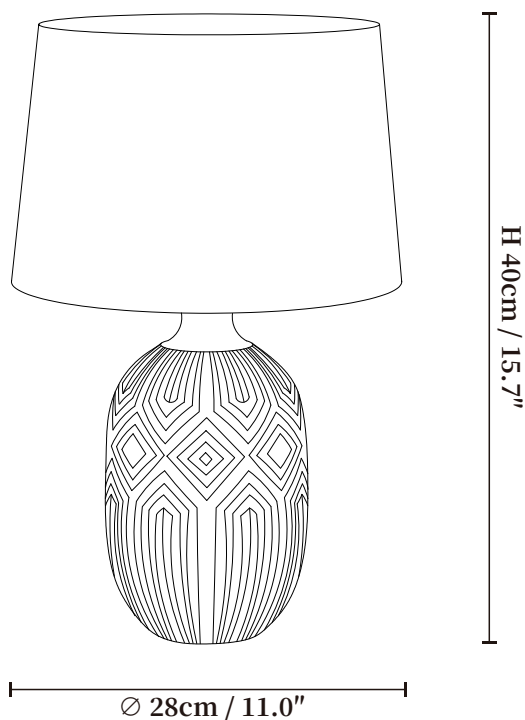

SPECIFICATION SHEET

SPECIFICATION DETAILS

*For custom options, consult factory for details

Fixture Dimensions	\varnothing 11.0" x H 15.7"
Light source	E26 or E27 (bulb not included)
Wattage	MAX 40W incandescent bulb or LED equivalent.
Voltage	AC 110-240V
Dimming	Compatible with dimmable bulbs (bulb not included)
Control method	In line ON / OFF switch.
Finishes	White & Black
Shade Details	Beige
Material	Metal, Fabric, Ceramics
Cord Length	Supplied with switched plug cord, length ~59" (150cm).