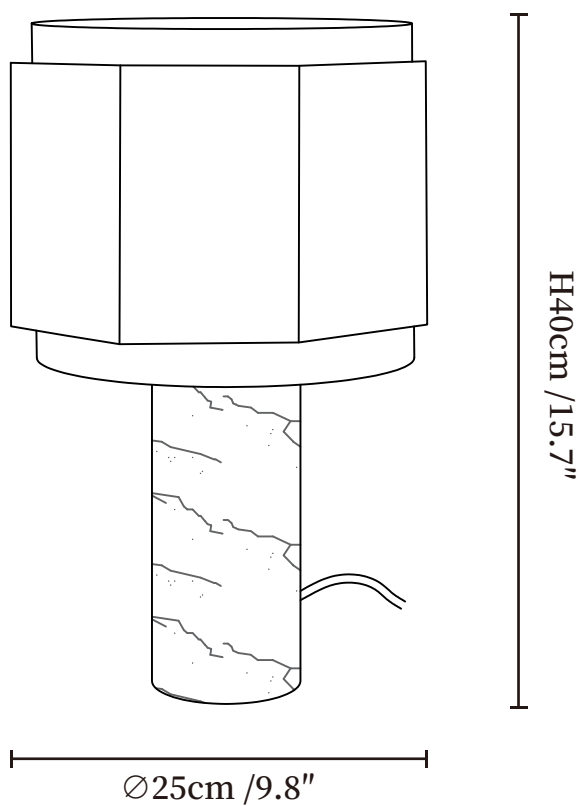

SPECIFICATION SHEET

SPECIFICATION DETAILS

*For custom options, consult factory for details

Fixture Dimensions	Ø 9.8" x H 15.7"
Light source	E26 or E27(bulb not included)
Wattage	MAX 40W incandescent bulb or LED equivalent.
Voltage	AC 110-240V
Dimming	Compatible with dimmable bulbs (bulb not included)
Control method	In line ON / OFF switch.
Finishes	Red
Shade Details	White
Material	Marble, Fabric
Cord Length	Supplied with switched plug cord, length ~59" (150cm).