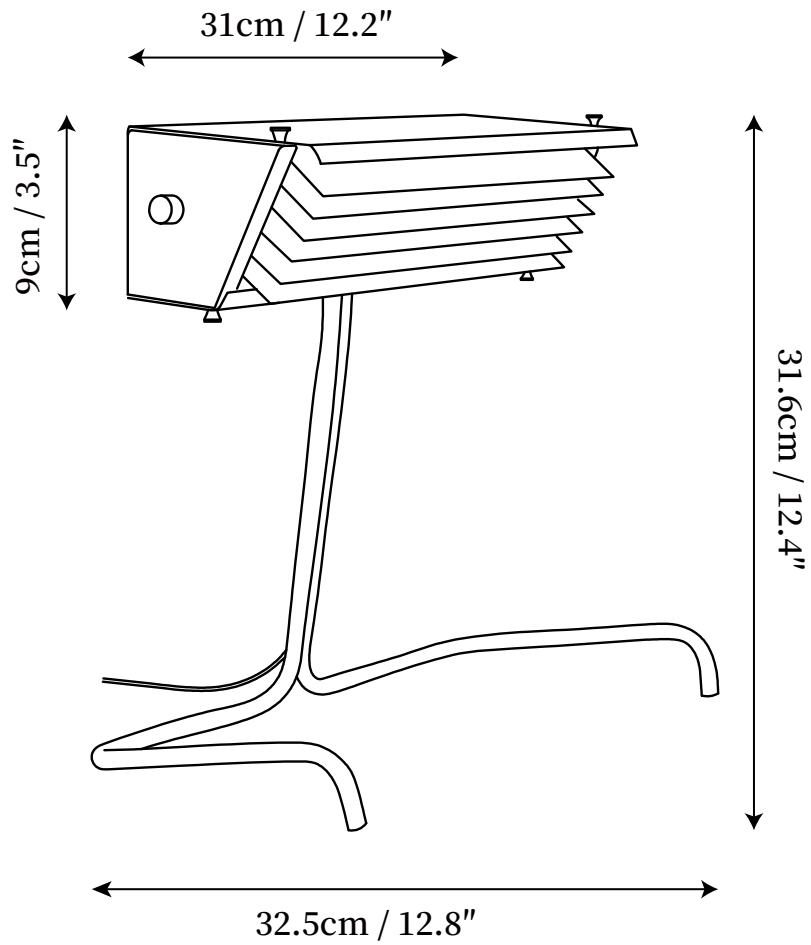

SPECIFICATION SHEET

SPECIFICATION DETAILS

*For custom options, consult factory for details

Fixture Dimensions	D 12.8" x H 12.4"
Light source	Integrated LED
Wattage	~5 W
Voltage	AC 110-240V
Color Temperature	3000K
CRI(Ra)	80CRI
Mounting	Table
Driver Required	Yes
Optional Color Temps	Warm Light (3000K), Neutral Light (4500K), Cool Light (6000K)
LED Rated Life	30000 hours
Dimming	Dimming is not supported
Finishes	Black
Shade Details	White
Material	Metal
Wire Length	No
Wire Type	No