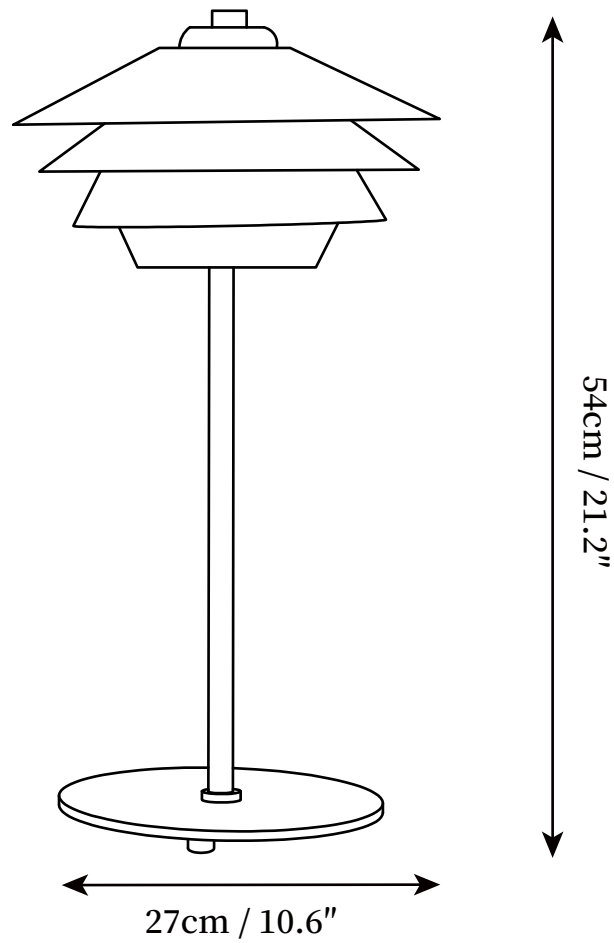

## SPECIFICATION DETAILS

\*For custom options, consult factory for details

<b>Fixture Dimensions</b>	D 10.6" x H 21.2"
<b>Light source</b>	G9
<b>Wattage</b>	5W
<b>Voltage</b>	AC 110-240V
<b>Color Temperature</b>	Based on the purchase of light bulbs
<b>CRI(Ra)</b>	80CRI
<b>Mounting</b>	Table
<b>Driver Required</b>	NO
<b>Optional Color Temps</b>	Buy bulbs as needed
<b>LED Rated Life</b>	Based on bulb life (we do not supply bulbs)
<b>Dimming</b>	Dimming is not supported
<b>Finishes</b>	Green, White, and Gold
<b>Shade Details</b>	Clear
<b>Material</b>	Metal, Aluminum, Glass
<b>Wire Length</b>	59"
<b>Wire Type</b>	Wire with switch plug