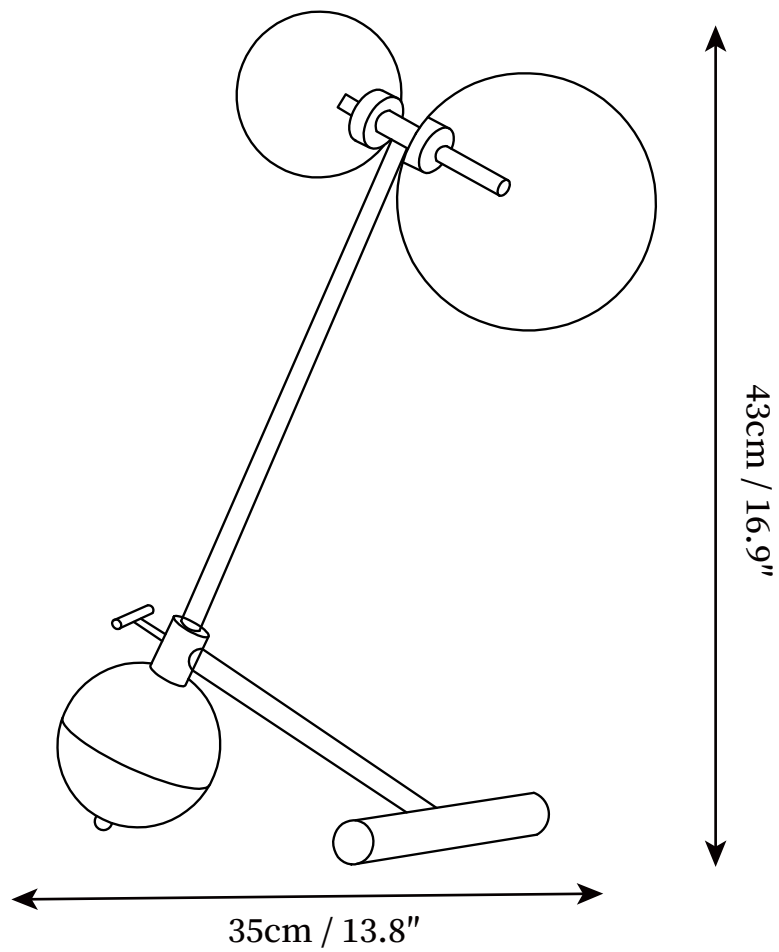

SPECIFICATION SHEET

SPECIFICATION DETAILS

*For custom options, consult factory for details

Fixture Dimensions	D 13.8" x H 16.9"
	G4
Wattage	3W
Voltage	AC 110-240V
Color Temperature	Based on the purchase of light bulbs
CRI(Ra)	80CRI
Mounting	Table
Driver Required	NO
Optional Color Temps	Buy bulbs as needed
LED Rated Life	Based on bulb life (we do not supply bulbs)
Dimming	Dimming is not supported
Finishes	Gold
Shade Details	Clear
Material	Metal, Glass
Wire Length	59"
Wire Type	Wire with switch plug